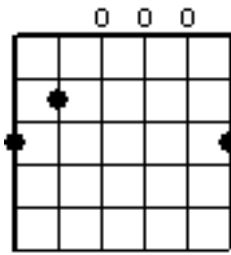

JUST KEEP IN MIND THAT HE IS WORKIN' ON YOUR HEART

G

C

DON'T TELL ME YOU FORGOT HE'S BEEN THERE FROM THE START CAUSE GOD SAID

F G C FG

EV'RY THING IS GONNA BE ALL RIGHT (3X)

C

Bb

F

G

Am

Dm