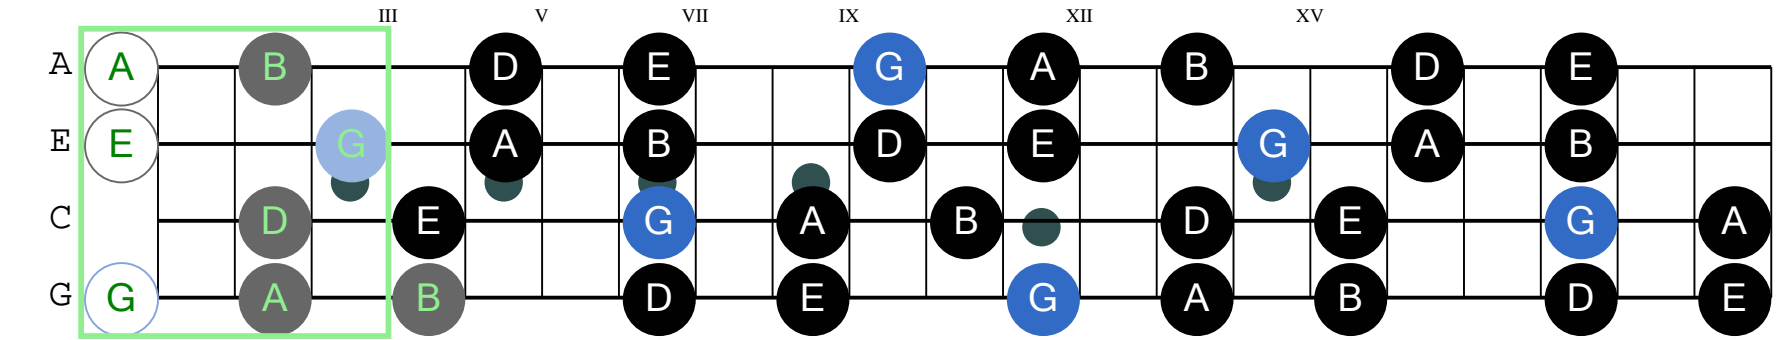

G pentatonic major (Ukulele (soprano) Tuning)

Note: Octave may be adjusted to better fit staff.