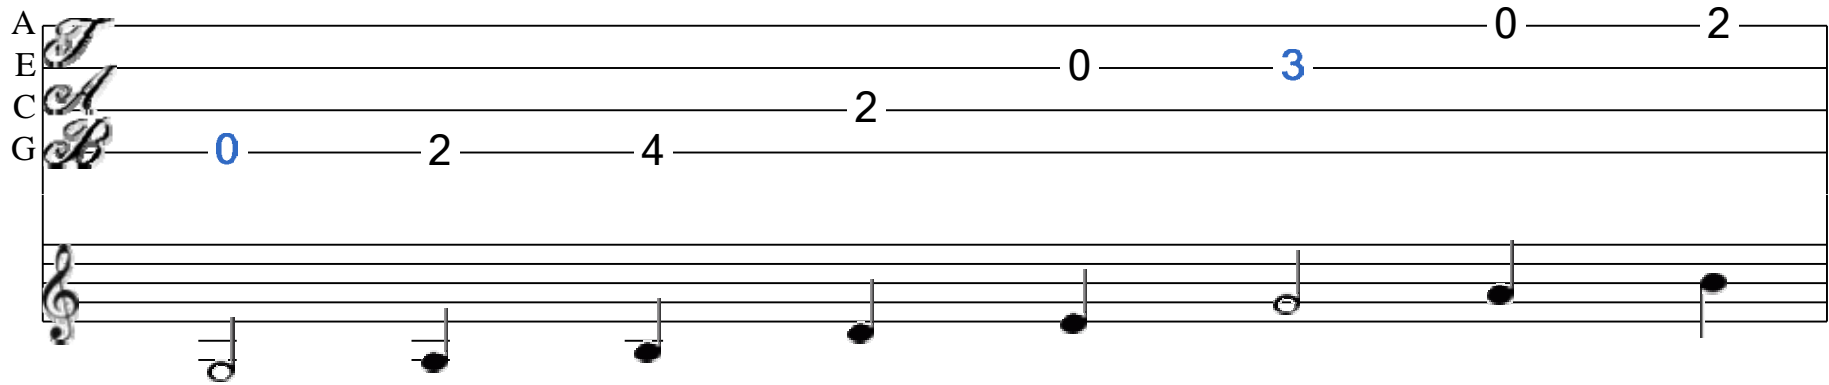

G pentatonic major (Ukulele (soprano) Tuning)

Note: Octave may be adjusted to better fit staff.