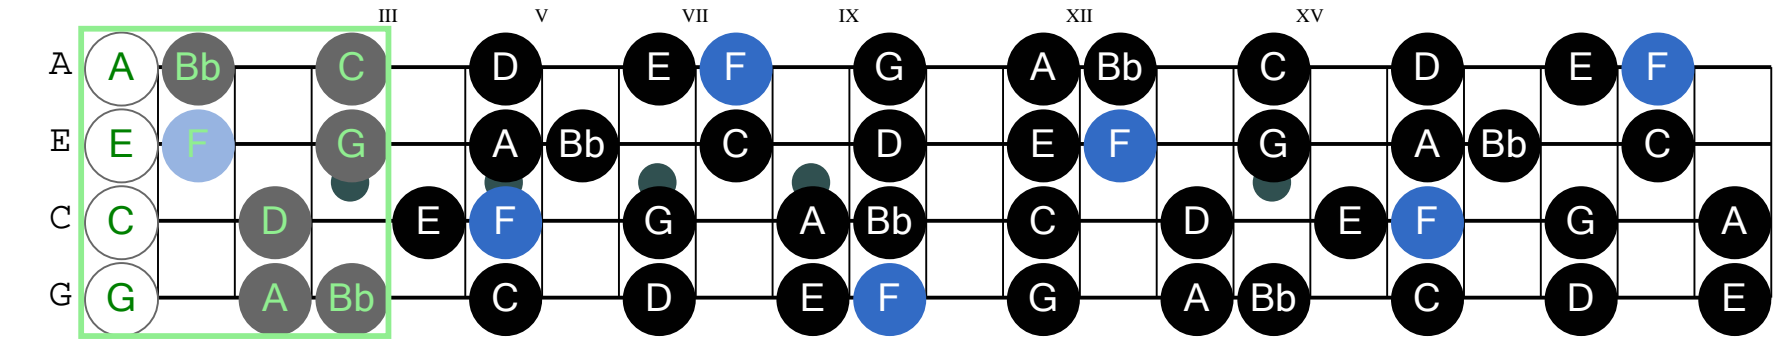

F major (Ukulele (soprano) Tuning)

Note: Octave may be adjusted to better fit staff.