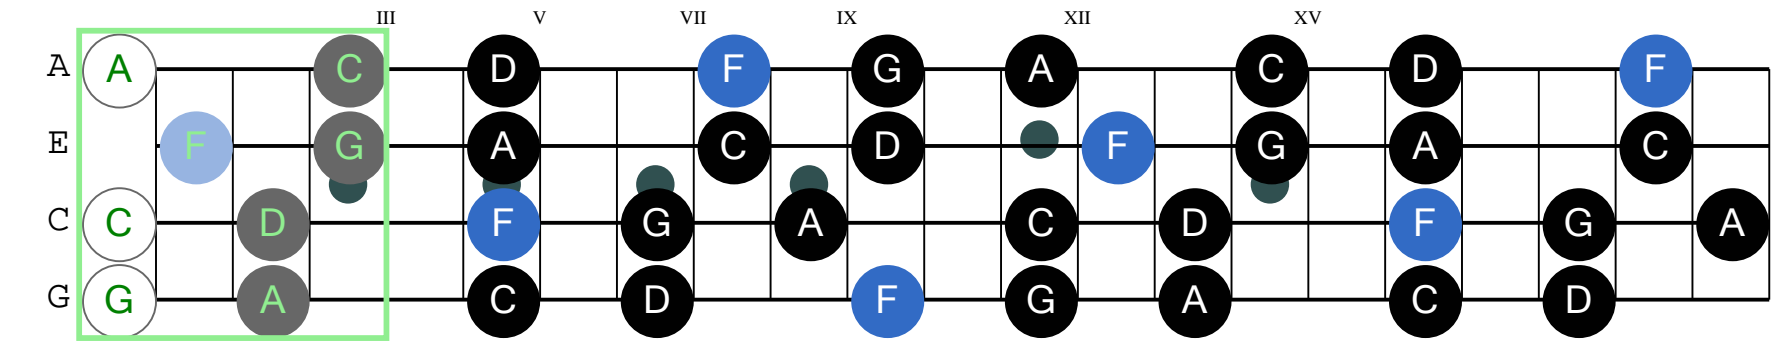

F pentatonic major (Ukulele (soprano) Tuning)

Note: Octave may be adjusted to better fit staff.