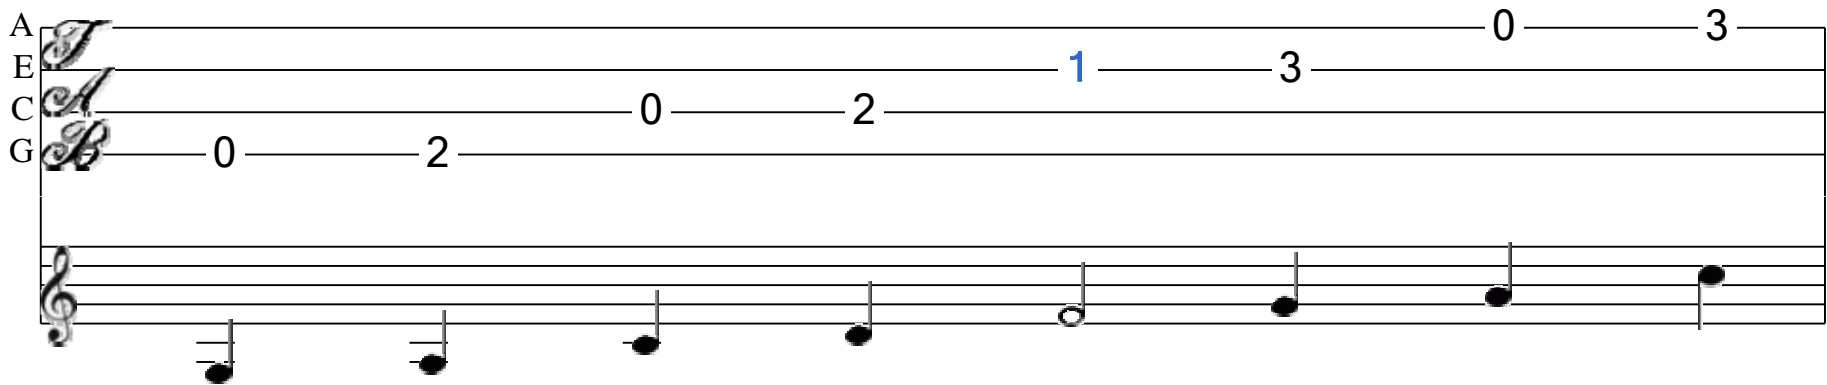

F pentatonic major (Ukulele (soprano) Tuning)

Note: Octave may be adjusted to better fit staff.