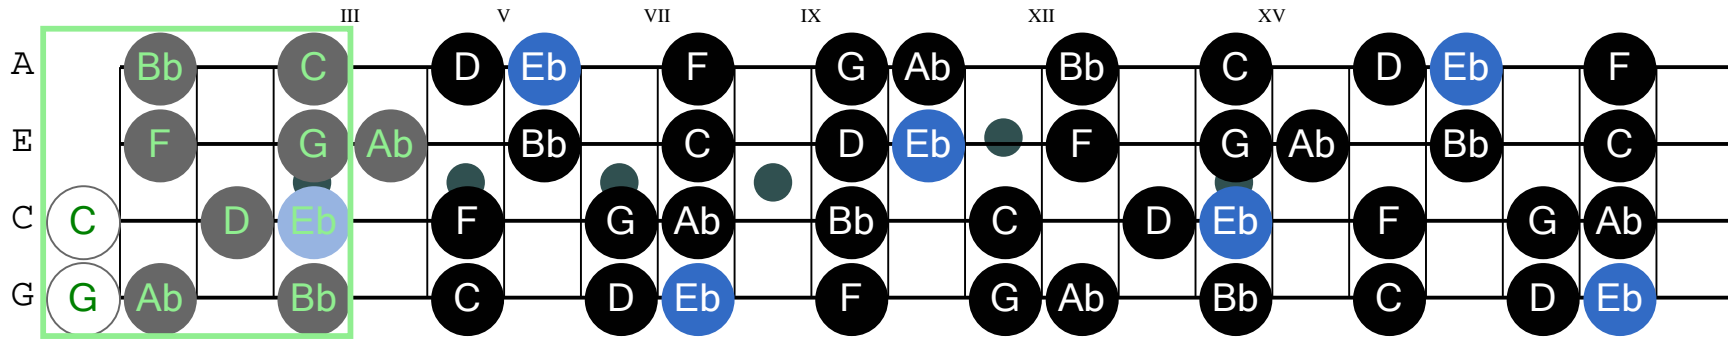

## Eb major (Ukulele (soprano) Tuning)

Musical notation for the Eb major scale. The top three staves are labeled A, E, C, G. The bottom staff is a standard treble clef staff. The notes are: Eb, F, G, Ab, Bb, C, D, Eb. Fingerings are indicated by numbers 1, 2, 3, 4.

Note: Octave may be adjusted to better fit staff.