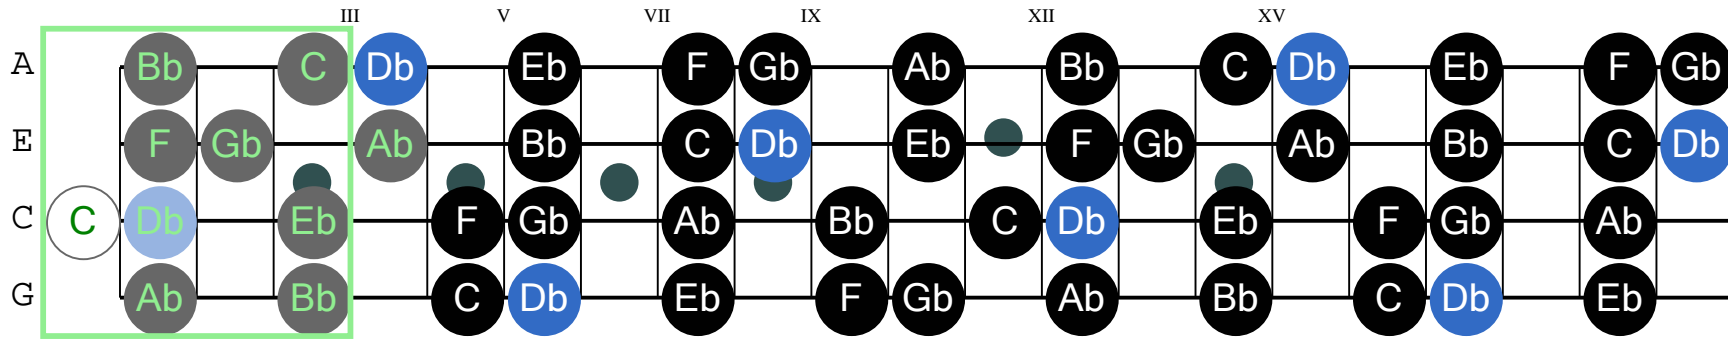

## Db major (Ukulele (soprano) Tuning)

The notation shows a four-line staff with fingerings: 1, 3, 0, 1, 3, 1, 2, 4, 1, 3. Below it is a standard five-line staff with a treble clef and a key signature of two flats (Bb, Eb).

Note: Octave may be adjusted to better fit staff.