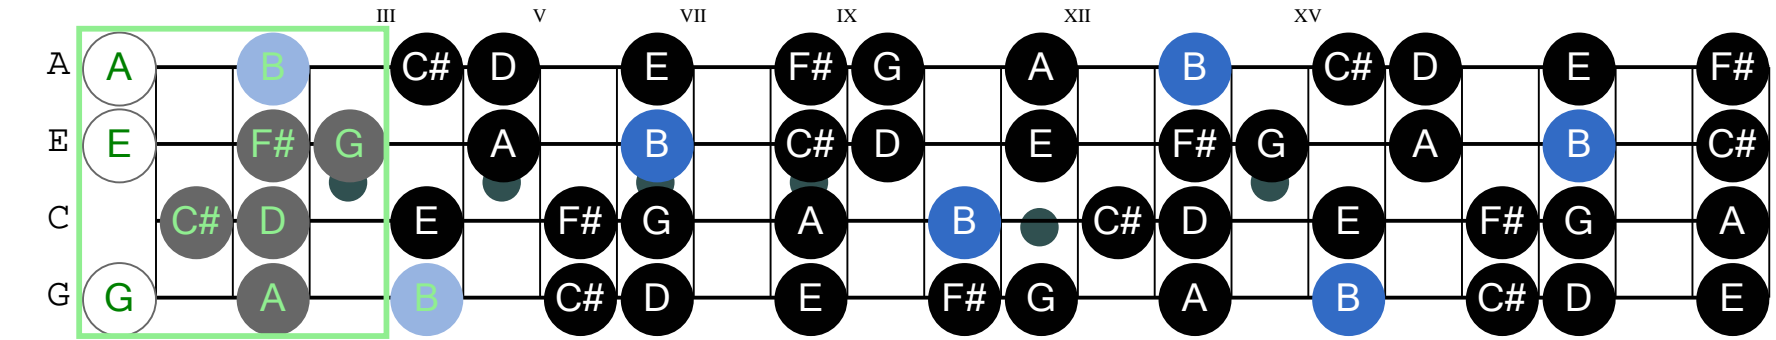

## B natural minor (Ukulele (soprano) Tuning)

Musical notation for the B natural minor scale. The top three staves are labeled A, E, C, G. The bottom staff is a treble clef with a key signature of one sharp (F#). The notes are: A (open), B (2), C# (4), D (1), E (2), F# (0), G (2), A (3), B (0), C# (2), D (3), E (0), F# (2), G (3), A (0), B (2).

Note: Octave may be adjusted to better fit staff.