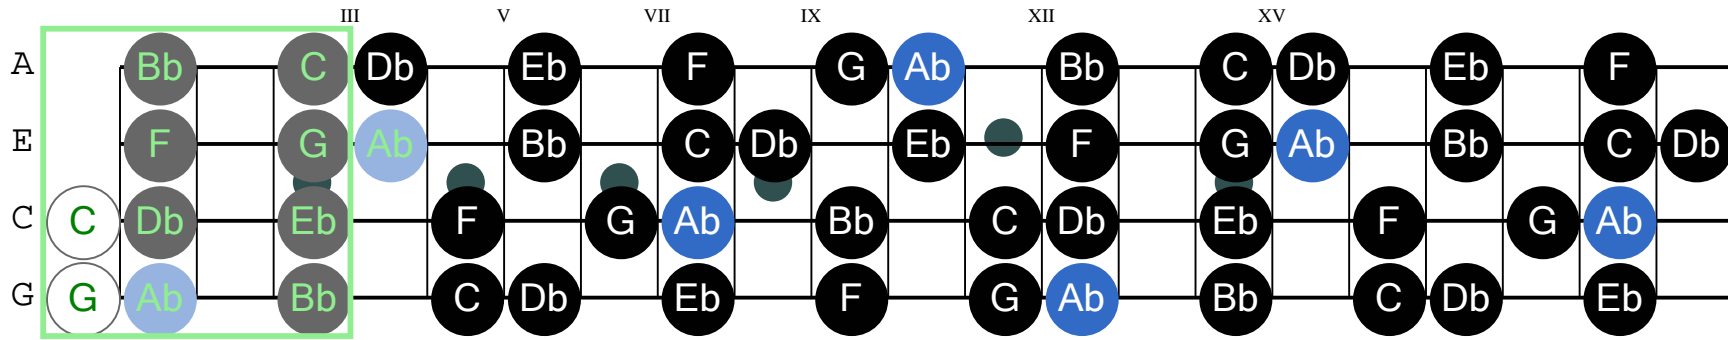

## Ab major (Ukulele (soprano) Tuning)

A musical score for a soprano ukulele in Ab major tuning. It shows four staves: A, E, C, G strings with fret numbers (0, 1, 3, 0, 1, 3, 1, 3, 4, 1, 3) and a standard musical staff with notes.

Note: Octave may be adjusted to better fit staff.