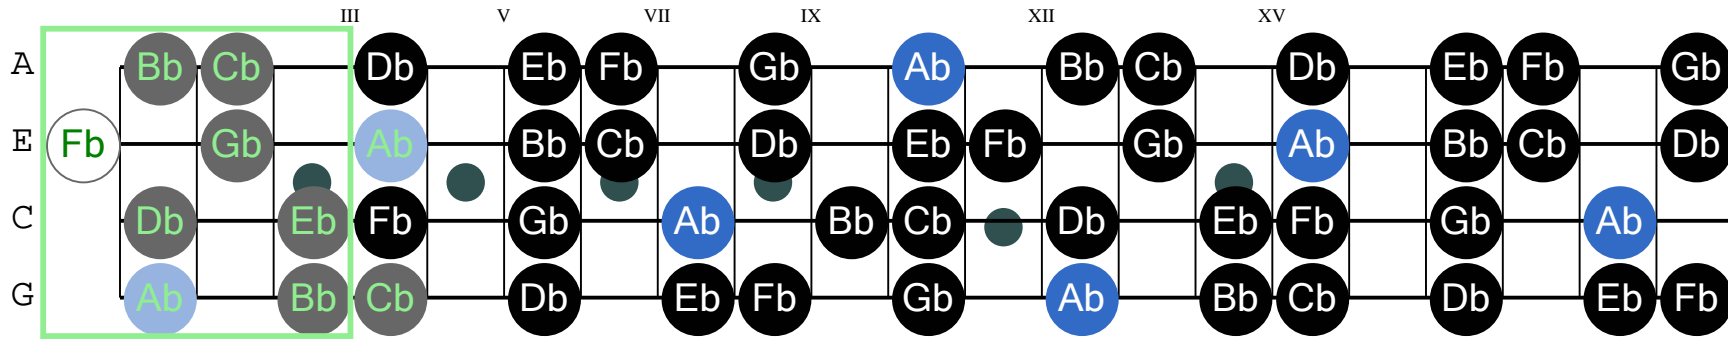

Ab natural minor (Ukulele (soprano) Tuning)

The musical score shows a treble clef, a key signature of three flats (Ab, Bb, Cb), and a sequence of notes on the staff. Fingerings are indicated by numbers 1-4 on the strings. A blue '4' is highlighted on the C string at fret 4.

Note: Octave may be adjusted to better fit staff.