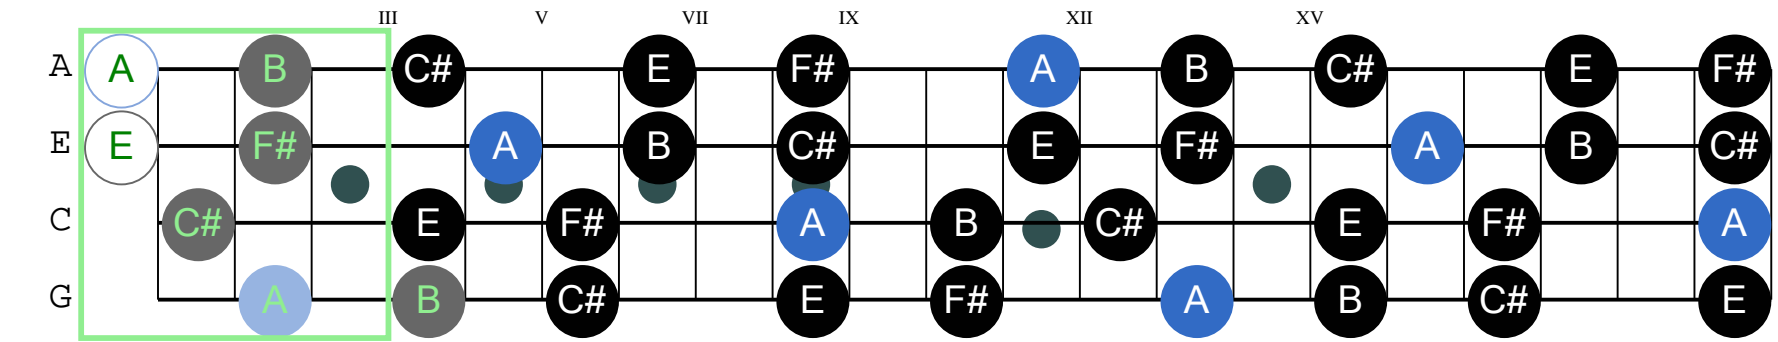

A pentatonic major (Ukulele (soprano) Tuning)

A
E
C
G

0 2

1 0 2

2 4 1

A C# E G B A C#

Note: Octave may be adjusted to better fit staff.