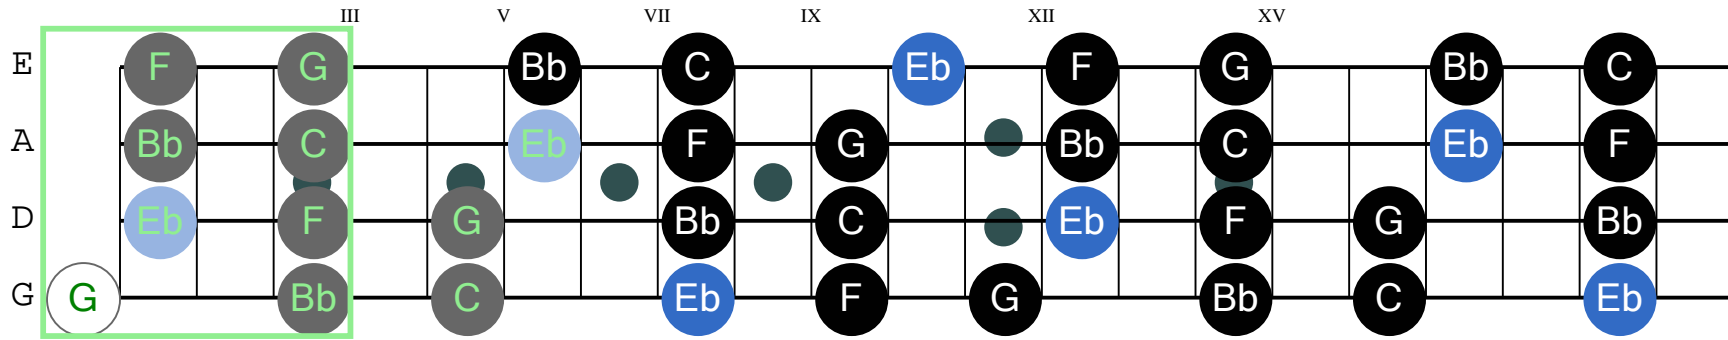

## E♭ pentatonic major (Mandolin Tuning)

Musical notation for the E♭ pentatonic major scale. The top three staves are labeled E, A, and D, and the bottom staff is labeled G. The notation shows the scale notes with fingerings: 0, 3, 5, 1, 3, 5, 1, 3, 6, 1, 3. The notes are: G (0), B♭ (3), C (5), D (1), E♭ (3), F (5), G (1), A (3), B♭ (6), C (1), D (3).

Note: Octave may be adjusted to better fit staff.