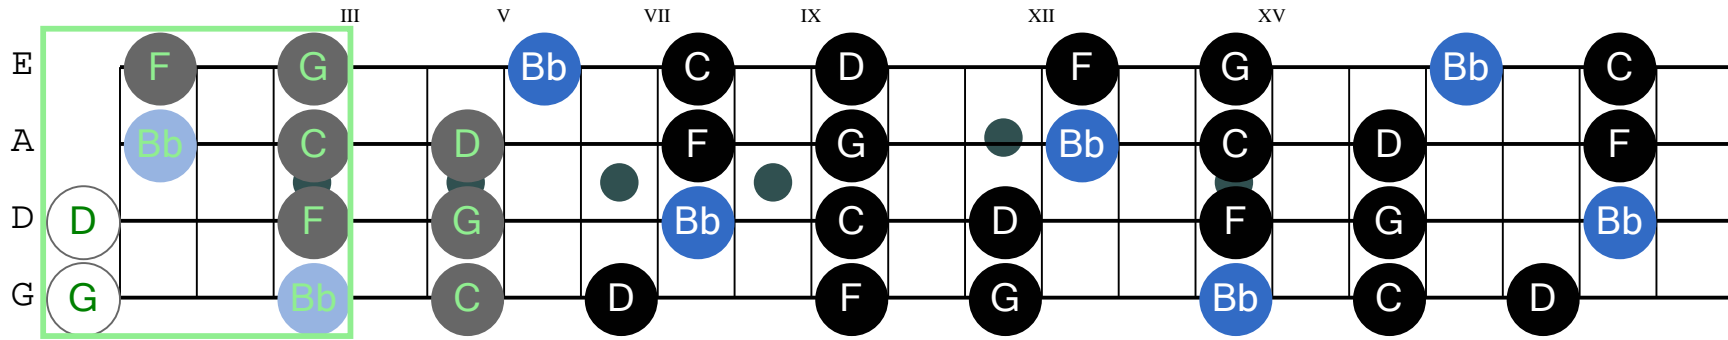

Bb pentatonic major (Mandolin Tuning)

Musical notation for the Bb pentatonic major scale. The top staff shows the fretboard with fingerings: E (1), A (3), D (5), G (0). The bottom staff shows the scale in a single octave: Bb (quarter), C (quarter), D (quarter), E (quarter), F (quarter), G (quarter), Bb (half).

Note: Octave may be adjusted to better fit staff.