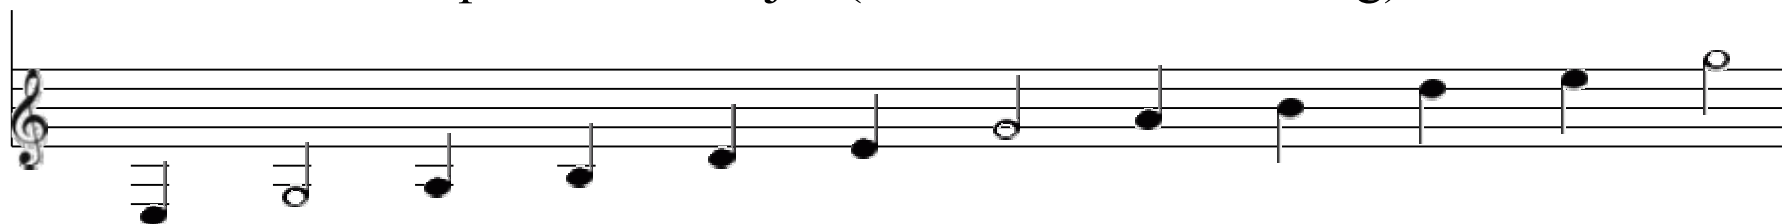

G pentatonic major (Guitar Standard Tuning)

G pentatonic major (Guitar Standard Tuning)

Note: Octave may be adjusted to better fit staff.