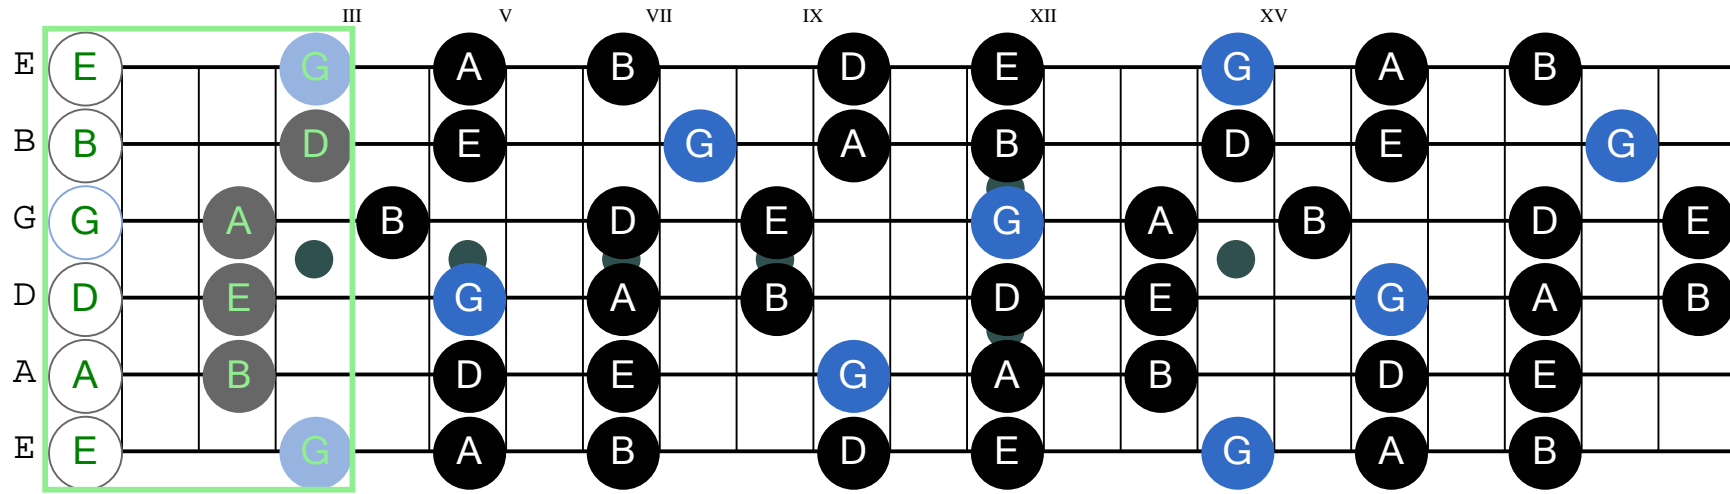

G pentatonic major (Guitar Standard Tuning)

G pentatonic major (Guitar Standard Tuning)

Note: Octave may be adjusted to better fit staff.