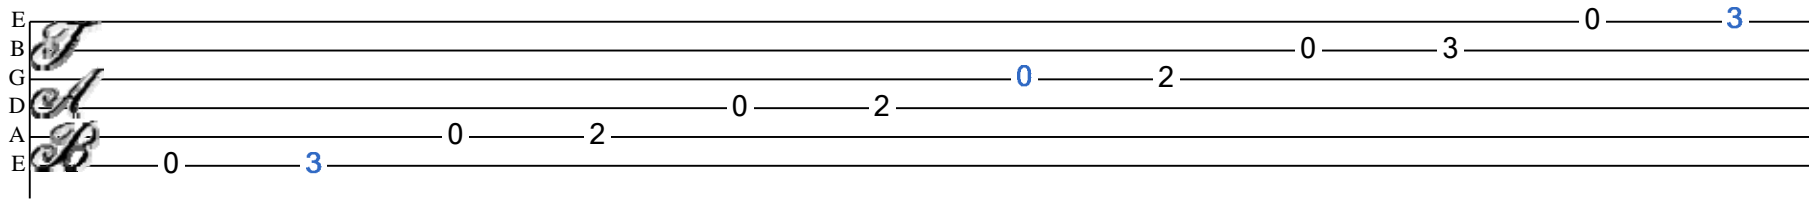

G pentatonic major (Guitar Standard Tuning)

G pentatonic major (Guitar Standard Tuning)

Note: Octave may be adjusted to better fit staff.