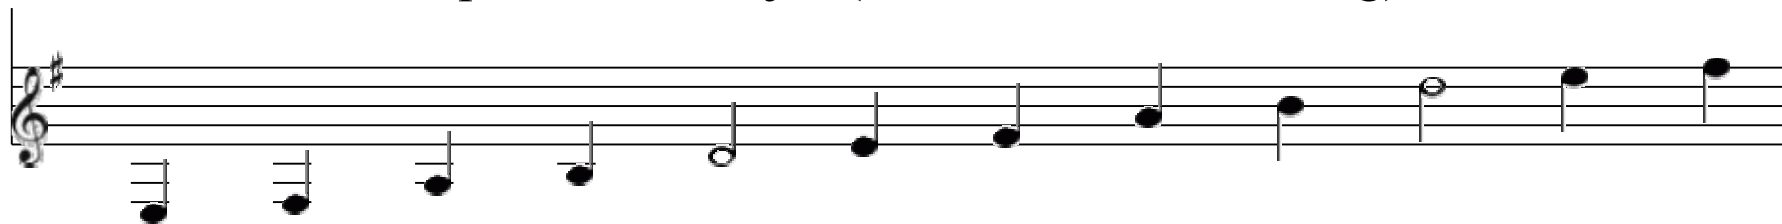

## D pentatonic major (Guitar Standard Tuning)

## D pentatonic major (Guitar Standard Tuning)

Note: Octave may be adjusted to better fit staff.