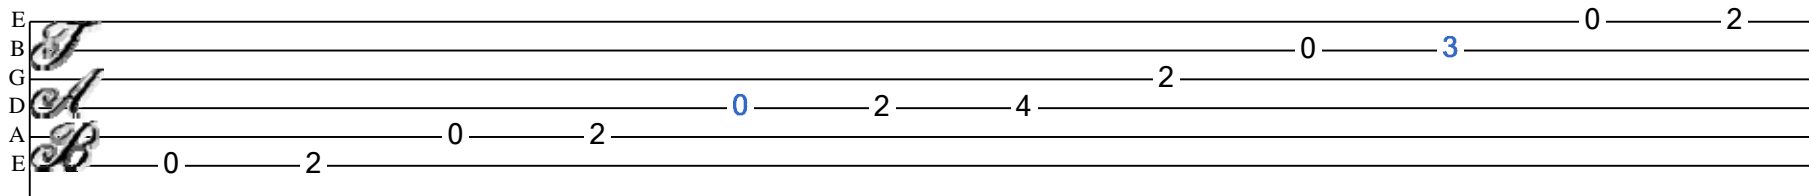

## D pentatonic major (Guitar Standard Tuning)

## D pentatonic major (Guitar Standard Tuning)

Note: Octave may be adjusted to better fit staff.