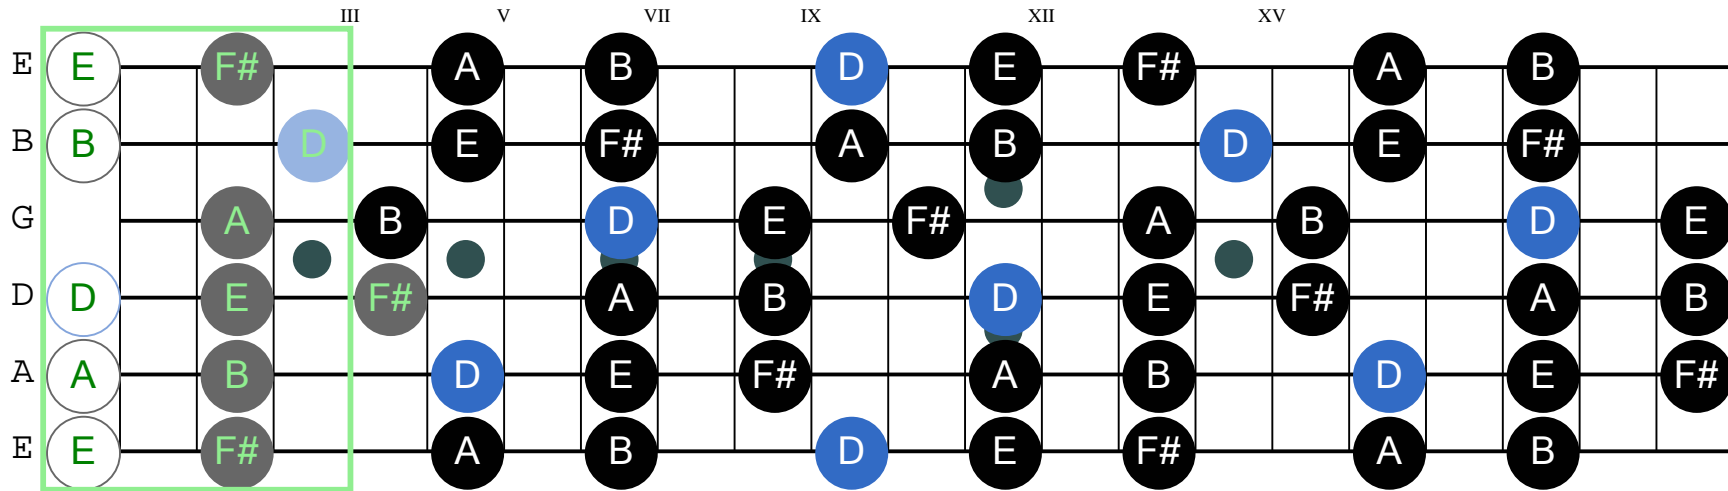

## D pentatonic major (Guitar Standard Tuning)

## D pentatonic major (Guitar Standard Tuning)

Note: Octave may be adjusted to better fit staff.