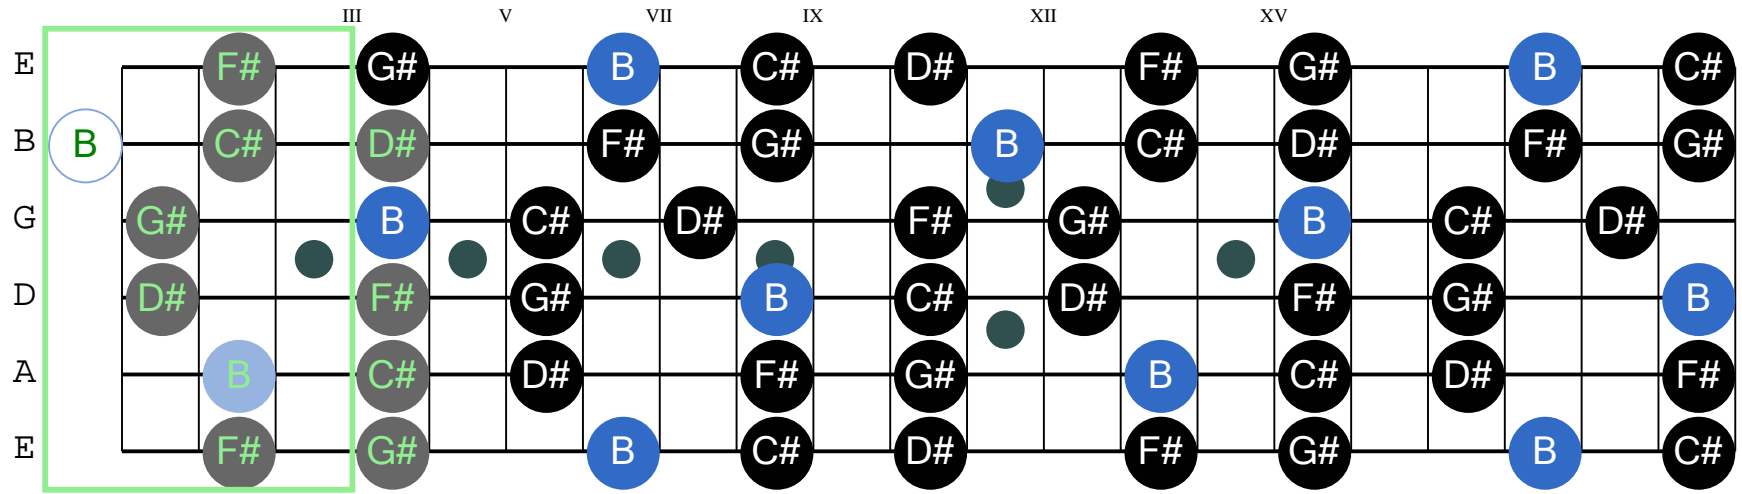

B pentatonic major (Guitar Standard Tuning)

B pentatonic major (Guitar Standard Tuning)

Note: Octave may be adjusted to better fit staff.