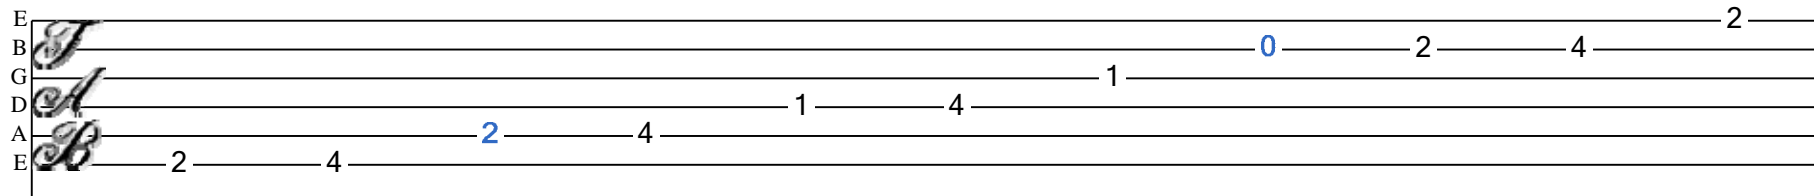

B pentatonic major (Guitar Standard Tuning)

B pentatonic major (Guitar Standard Tuning)

Note: Octave may be adjusted to better fit staff.