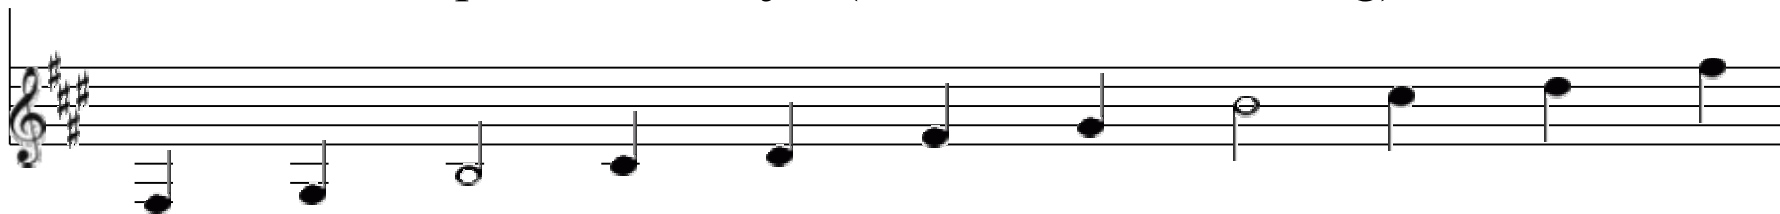

B pentatonic major (Guitar Standard Tuning)

B pentatonic major (Guitar Standard Tuning)

Note: Octave may be adjusted to better fit staff.