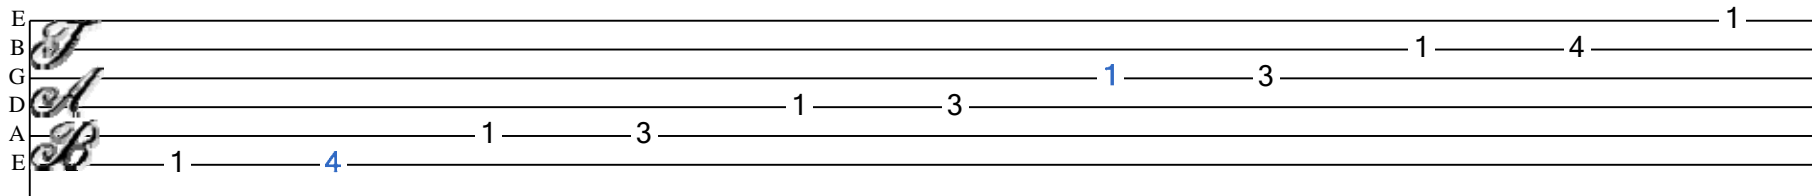

## Ab pentatonic major (Guitar Standard Tuning)

## Ab pentatonic major (Guitar Standard Tuning)

Note: Octave may be adjusted to better fit staff.