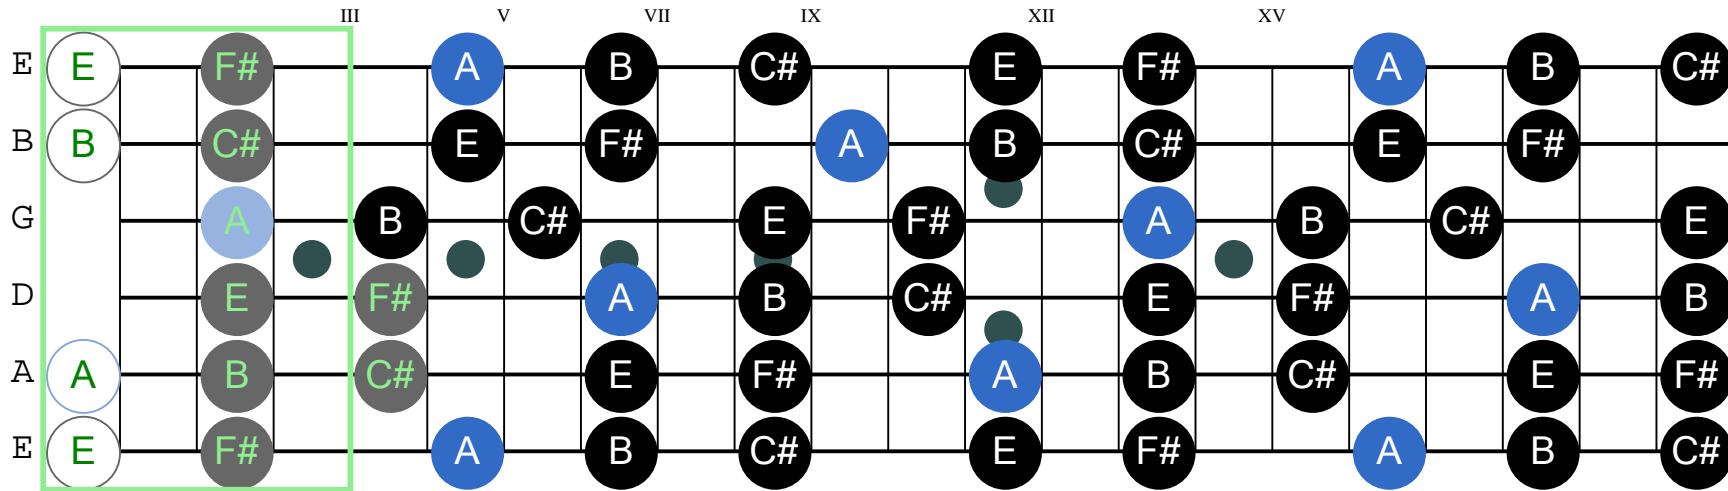

A pentatonic major (Guitar Standard Tuning)

A pentatonic major (Guitar Standard Tuning)

Note: Octave may be adjusted to better fit staff.