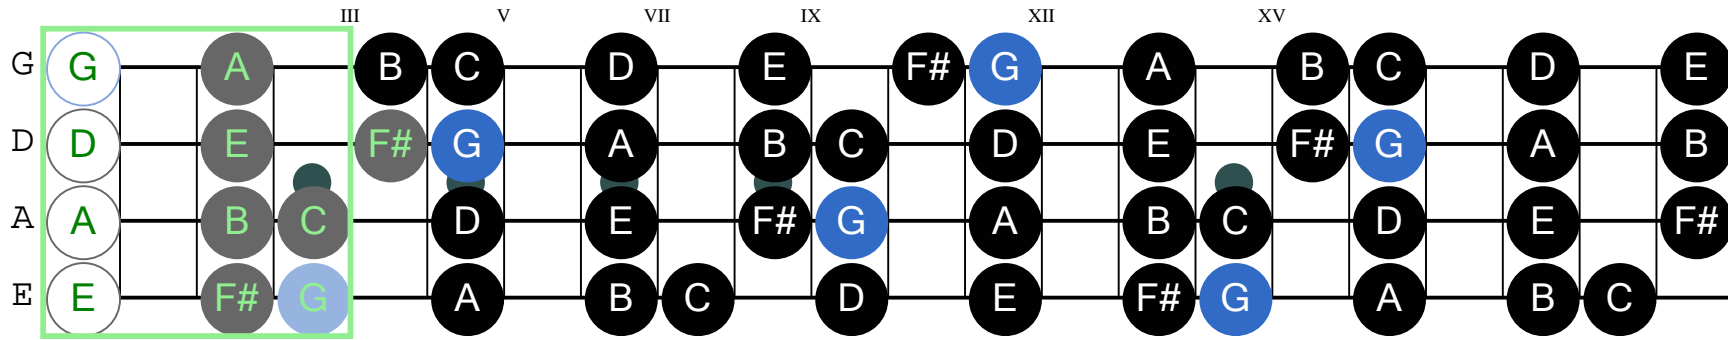

G major (Bass Guitar Tuning)

Musical notation for G major in Bass Guitar Tuning. It includes a four-line bass staff with fret numbers (0, 2, 3, 0, 2, 3, 0, 2, 4, 0, 2) and a five-line treble staff with a treble clef and a key signature of one sharp (F#).

Note: Octave may be adjusted to better fit staff.