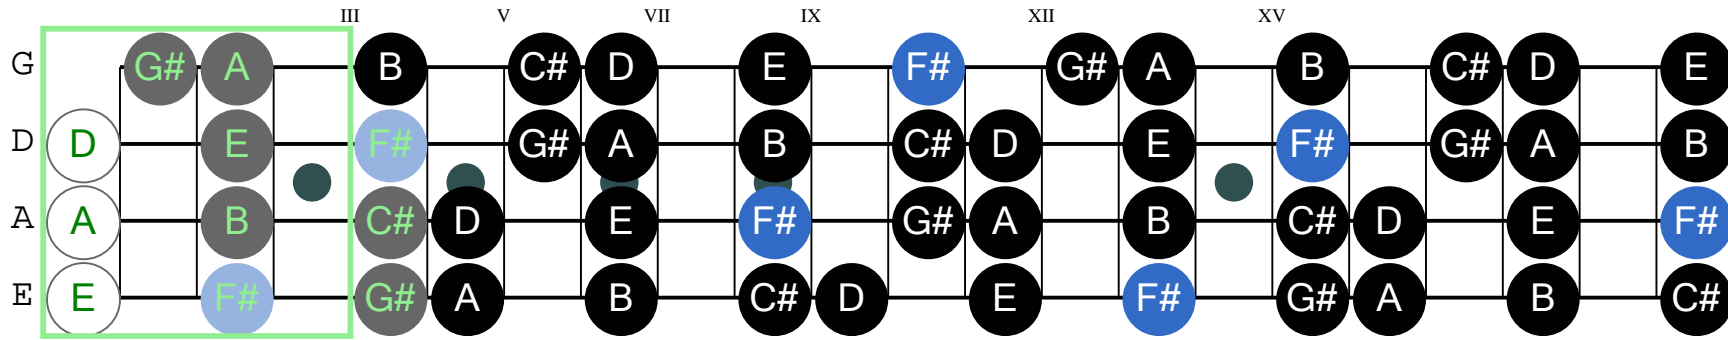

## F# natural minor (Bass Guitar Tuning)

Musical notation for F# natural minor in Bass Guitar Tuning. It includes a four-string bass staff with fret numbers (0, 2, 4, 0, 2, 4, 0, 2, 4, 1, 2) and a standard five-line staff with a treble clef and a key signature of one sharp (F#).

Note: Octave may be adjusted to better fit staff.