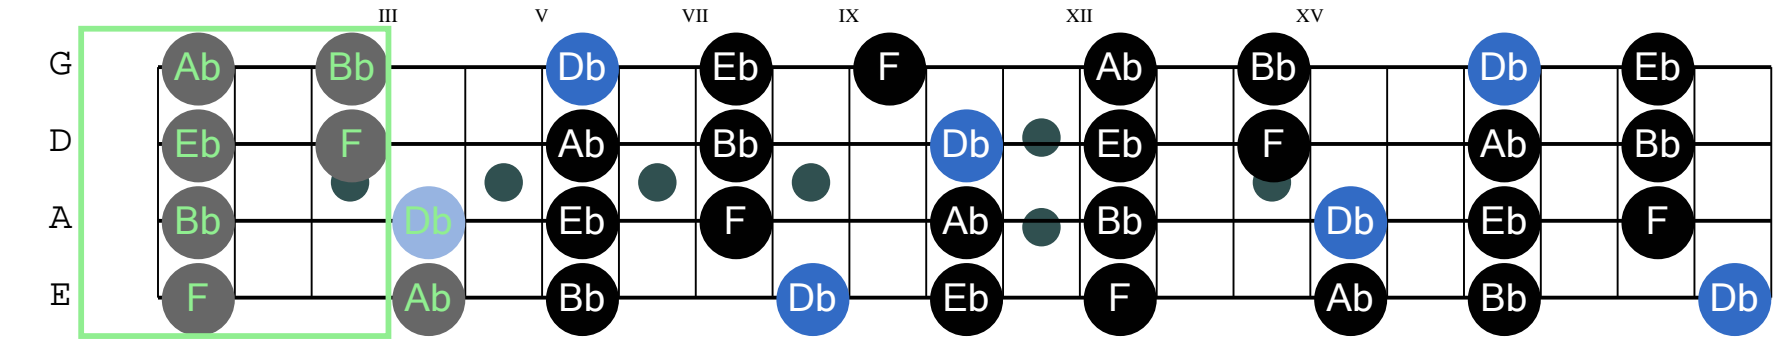

Db pentatonic major (Bass Guitar Tuning)

Musical notation for the Db pentatonic major scale in Bass Guitar Tuning. The notation includes a guitar staff with fret numbers (1, 4, 1, 4, 1, 3, 1, 3) and a standard musical staff with notes.

Note: Octave may be adjusted to better fit staff.