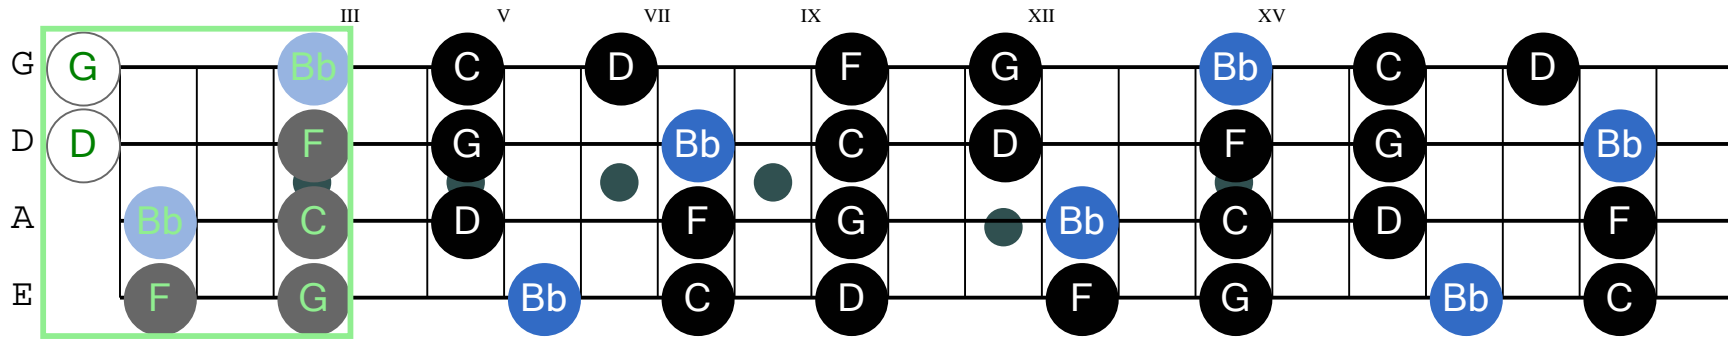

Bb pentatonic major (Bass Guitar Tuning)

The musical notation shows the Bb pentatonic major scale in Bass Guitar Tuning. The fretboard diagram above the staff indicates the following fingerings: 1 (A string, 1st fret), 3 (A string, 3rd fret), 0 (D string, 0th fret), 3 (D string, 3rd fret), 1 (G string, 1st fret), 3 (G string, 3rd fret), 0 (E string, 0th fret), and 3 (E string, 3rd fret). The musical staff below shows the notes: G2, Bb2, D3, F3, G3, Bb3, D4, F4, G4, Bb4, D5, F5, G5.

Note: Octave may be adjusted to better fit staff.