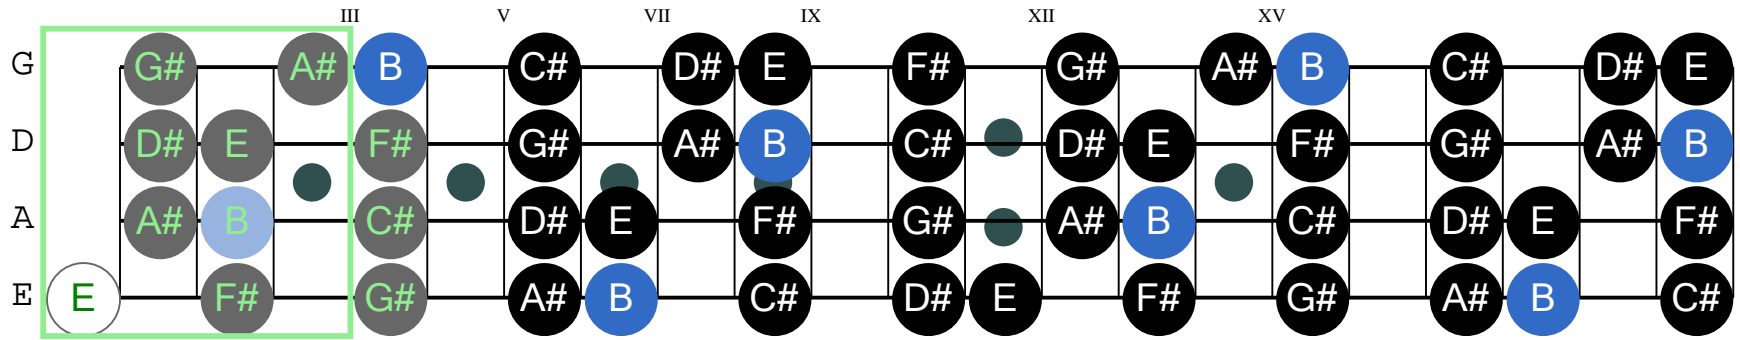

# B major (Bass Guitar Tuning)

Musical notation for B major in Bass Guitar Tuning. The notation shows a four-string bass staff with fret numbers (0, 2, 4, 1, 2, 4, 1, 2, 4, 1, 3) and a standard five-line staff with a treble clef and a key signature of three sharps (F#, C#, G#).

Note: Octave may be adjusted to better fit staff.