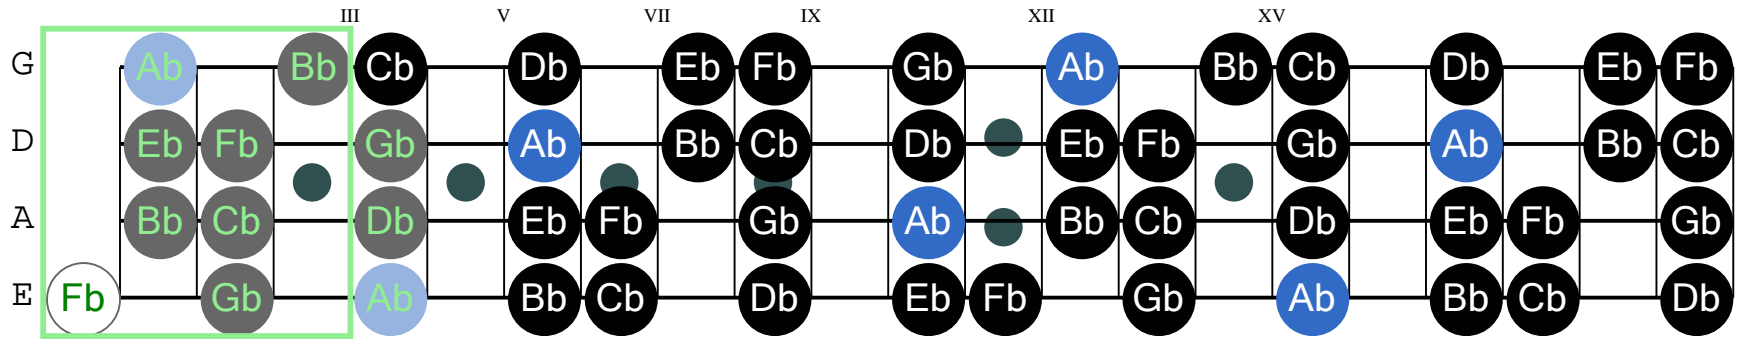

Ab natural minor (Bass Guitar Tuning)

Musical notation for Ab natural minor in Bass Guitar Tuning. The notation includes a bass staff with fret numbers (0, 2, 4, 1, 2, 4, 1, 2, 4, 1, 3) and a treble staff with a melodic line.

Note: Octave may be adjusted to better fit staff.