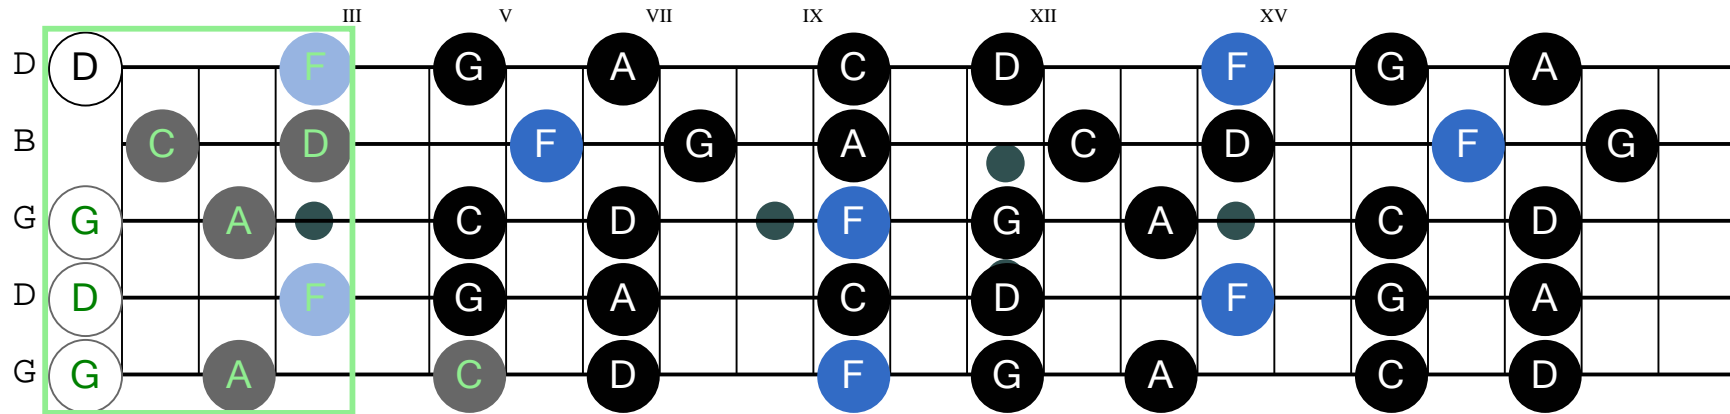

## F pentatonic major (5-String Banjo Tuning)

Musical notation for the F pentatonic major scale on a 5-string banjo. It shows a five-line staff with string labels (D, B, G, D, G) and a treble clef. Fingerings (1, 2, 3) and fret numbers (0, 2, 5, 0, 3, 0, 2, 1, 3, 3) are indicated above the staff. The notes are: D4 (open), B3 (2), G3 (5), D4 (open), G3 (3), D4 (open), B3 (0), G3 (2), D4 (1), B3 (3), G3 (3).

Note: Octave may be adjusted to better fit staff.