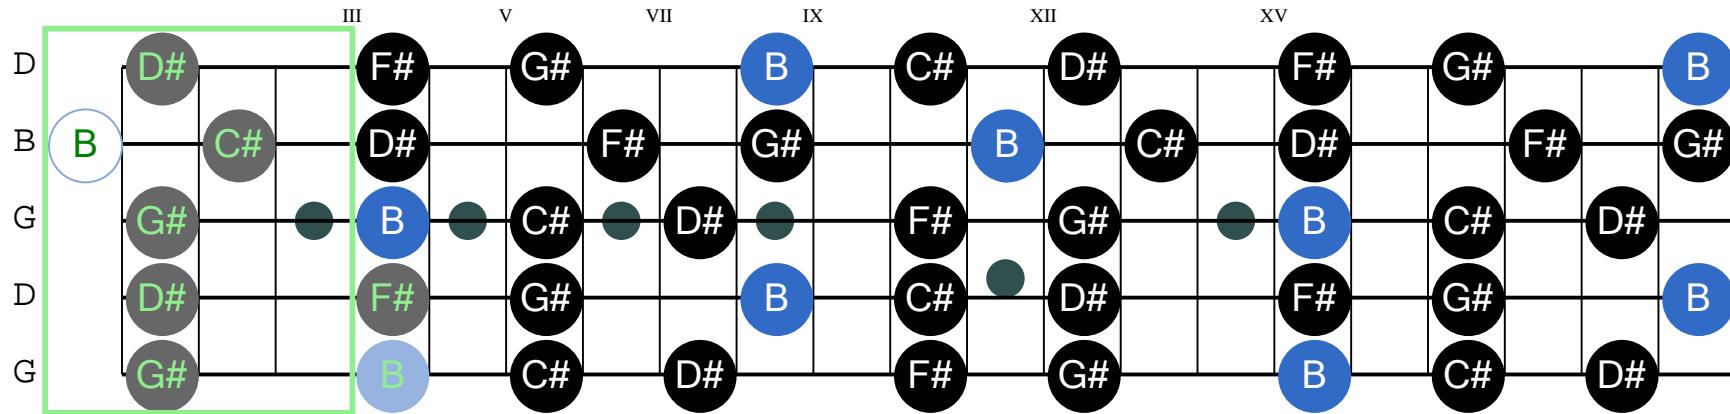

B pentatonic major (5-String Banjo Tuning)

Note: Octave may be adjusted to better fit staff.