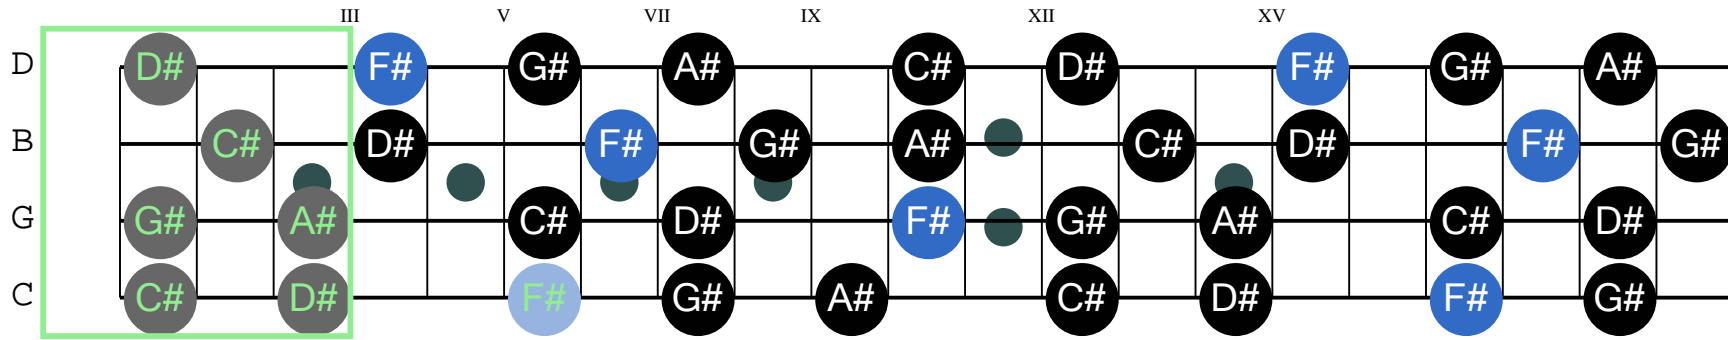

F# pentatonic major (CGBD Tuning)

Tablature: D B G C | 1 3 6 1 3 2 1

Staff: Treble clef, key signature of two sharps (F# and C#). Notes: D# (fret 1), F# (fret 3), G# (fret 6), A# (fret 1), C# (fret 3), D# (fret 2), F# (fret 1).

Note: Octave may be adjusted to better fit staff.