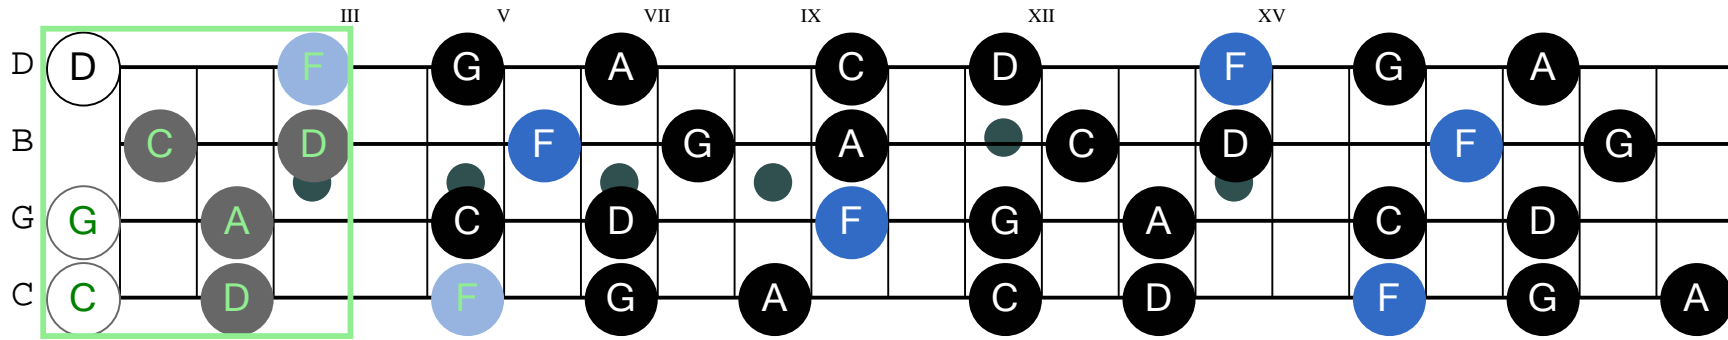

F pentatonic major (CGBD Tuning)

Musical notation for the F pentatonic major scale in CGBD tuning. The notation includes a guitar-style tablature and a standard musical staff.

Tablature:

String	Fret
D	3
B	1, 3
G	0, 2
C	0, 2, 5

Musical Staff:

The musical staff shows the notes of the F pentatonic major scale: F, G, A, C, D. The notes are placed on the staff as follows: F (C4), G (C4), A (C4), C (C4), D (C4).

Note: Octave may be adjusted to better fit staff.