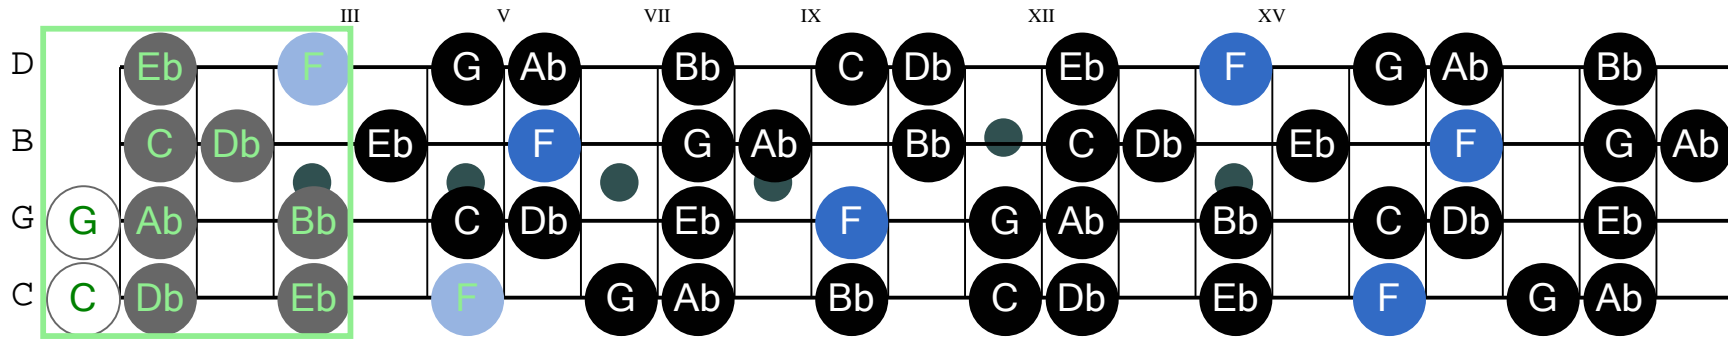

F natural minor (CGBD Tuning)

Musical notation for F natural minor in CGBD tuning. It includes a four-string guitar tablature and a standard musical staff with a treble clef and a key signature of two flats (B-flat and E-flat). The tablature shows fret numbers 0, 1, 3, 5, 0, 1, 3, 1, 2, 1, 3. The musical staff shows a sequence of notes: F4, G4, A4, Bb4, C5, Bb4, A4, G4, F4.

Note: Octave may be adjusted to better fit staff.