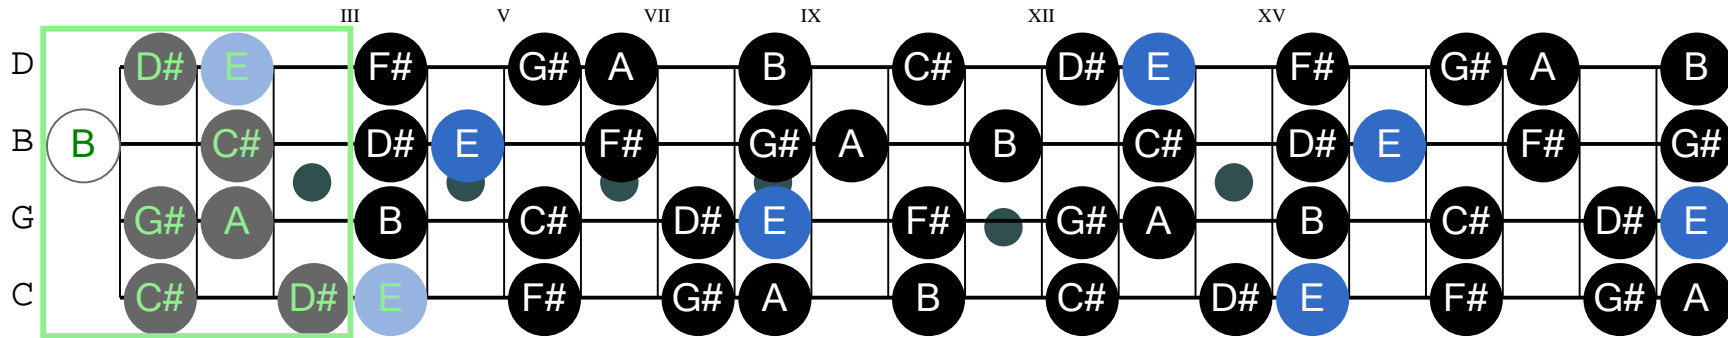

E major (CGBD Tuning)

Musical notation for E major in CGBD tuning. It shows four staves: D, B, G, and C strings with fret numbers, and a standard treble clef staff with a melody line.

Note: Octave may be adjusted to better fit staff.