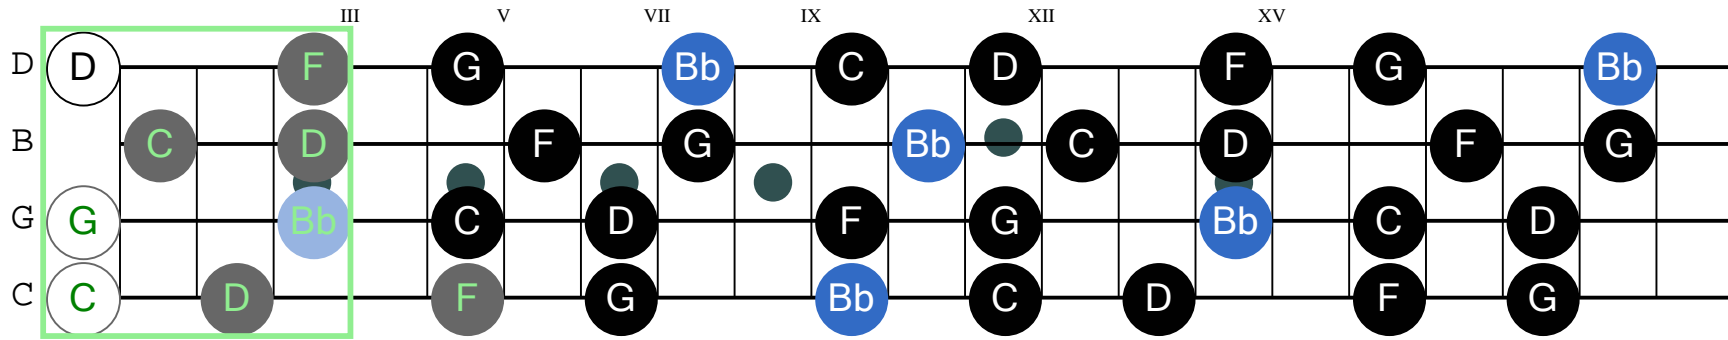

## Bb pentatonic major (CGBD Tuning)

Musical notation for the Bb pentatonic major scale in CGBD tuning. The notation includes a guitar staff with fret numbers and a standard musical staff with notes.

**Guitar Staff:**

- D: 0, 3, 1, 3, 3
- B: 0, 2, 5, 0, 3, 1, 3, 3
- G: 0, 2, 5, 0, 3
- C: 0, 2, 5, 0, 3

**Musical Staff:**

The notes are: D3, Bb3, G3, F3, Eb3, D3.

Note: Octave may be adjusted to better fit staff.