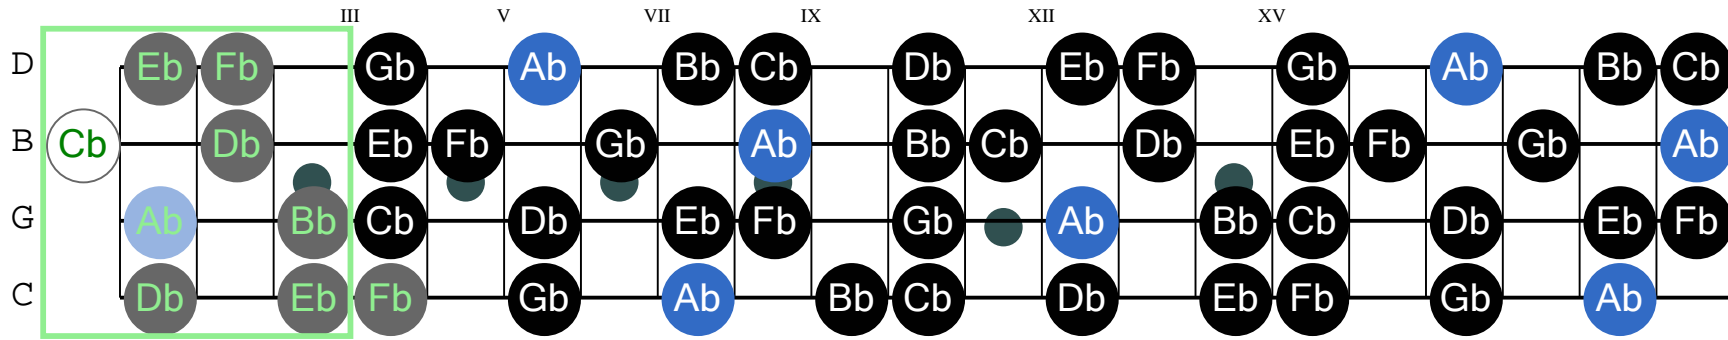

## Ab natural minor (CGBD Tuning)

Musical notation for Ab natural minor in CGBD tuning. The notation includes a guitar tablature with fret numbers and a standard staff with a treble clef and key signature of three flats.

Tablature: D (1-2), B (0-2), G (1-3), C (1-3-4)

Staff notation: Ab, Bb, Cb, Db, Eb, Fb, Gb, Ab

Note: Octave may be adjusted to better fit staff.