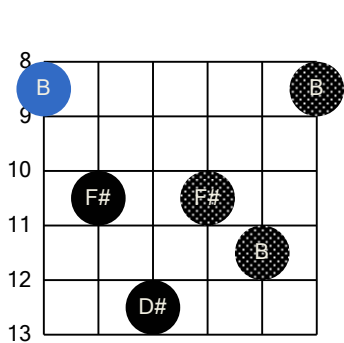

B major (Guitar Open G Tuning)

B major (Guitar Open G Tuning)