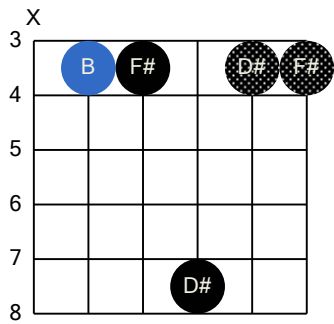

B major (Guitar Open G Tuning)

B major (Guitar Open G Tuning)