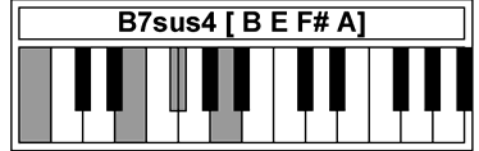

Piano Chords B2

www.traditionalmusic.co.uk

Chords: B7+5 Bmaj7 Bmin/maj7 Bmaj7-5 Bmaj7+5 Badd9 Bm add9 Bsus4 B7sus4

www.traditionalmusic.co.uk

www.traditionalmusic.co.uk

The above graphics are in high definition 600 DPI and will print brilliantly even if the screen display is not that good.