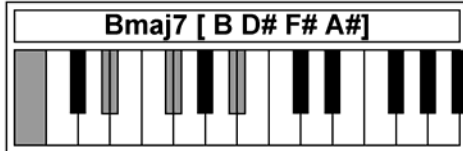

Piano Chords B2

www.traditionalmusic.co.uk

Chords: B7+5 Bmaj7 Bmin/maj7 Bmaj7-5 Bmaj7+5 Badd9 Bm add9 Bsus4 B7sus4

www.traditionalmusic.co.uk

www.traditionalmusic.co.uk

The above graphics are in high definition 600 DPI and will print brilliantly even if the screen display is not that good.