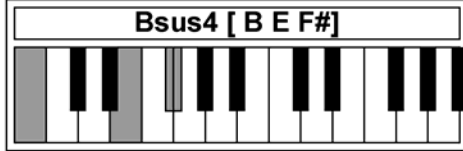

Piano Chords B2

www.traditionalmusic.co.uk

Chords: B7+5 Bmaj7 Bmin/maj7 Bmaj7-5 Bmaj7+5 Badd9 Bm add9 Bsus4 B7sus4

www.traditionalmusic.co.uk

www.traditionalmusic.co.uk

The above graphics are in high definition 600 DPI and will print brilliantly even if the screen display is not that good.