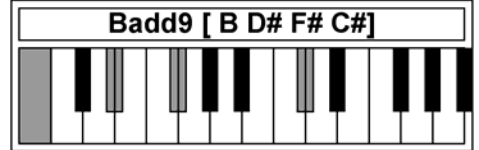

Piano Chords B2

www.traditionalmusic.co.uk

Chords: B7+5 Bmaj7 Bmin/maj7 Bmaj7-5 Bmaj7+5 Badd9 Bm add9 Bsus4 B7sus4

www.traditionalmusic.co.uk

www.traditionalmusic.co.uk

The above graphics are in high definition 600 DPI and will print brilliantly even if the screen display is not that good.