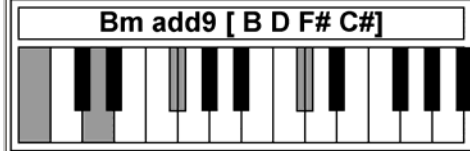

Piano Chords B2

www.traditionalmusic.co.uk

Chords: B7+5 Bmaj7 Bmin/maj7 Bmaj7-5 Bmaj7+5 Badd9 Bm add9 Bsus4 B7sus4

www.traditionalmusic.co.uk

www.traditionalmusic.co.uk

The above graphics are in high definition 600 DPI and will print brilliantly even if the screen display is not that good.