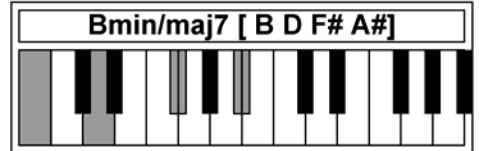

Piano Chords B2

www.traditionalmusic.co.uk

Chords: B7+5 Bmaj7 Bmin/maj7 Bmaj7-5 Bmaj7+5 Badd9 Bm add9 Bsus4 B7sus4

www.traditionalmusic.co.uk

www.traditionalmusic.co.uk

The above graphics are in high definition 600 DPI and will print brilliantly even if the screen display is not that good.