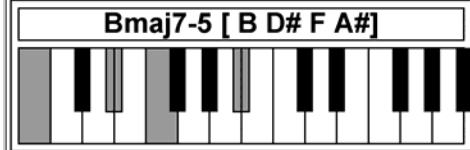

Piano Chords B2

www.traditionalmusic.co.uk

Chords: B7+5 Bmaj7 Bmin/maj7 Bmaj7-5 Bmaj7+5 Badd9 Bm add9 Bsus4 B7sus4

www.traditionalmusic.co.uk

www.traditionalmusic.co.uk

The above graphics are in high definition 600 DPI and will print brilliantly even if the screen display is not that good.