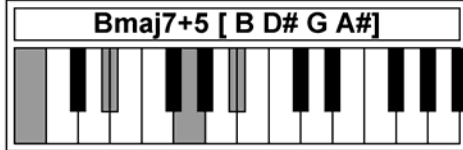

Piano Chords B2

www.traditionalmusic.co.uk

Chords: B7+5 Bmaj7 Bmin/maj7 Bmaj7-5 Bmaj7+5 Badd9 Bm add9 Bsus4 B7sus4

www.traditionalmusic.co.uk

www.traditionalmusic.co.uk

The above graphics are in high definition 600 DPI and will print brilliantly even if the screen display is not that good.