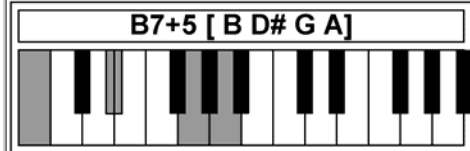

Piano Chords B2

www.traditionalmusic.co.uk

Chords: B7+5 Bmaj7 Bmin/maj7 Bmaj7-5 Bmaj7+5 Badd9 Bm add9 Bsus4 B7sus4

www.traditionalmusic.co.uk

www.traditionalmusic.co.uk

The above graphics are in high definition 600 DPI and will print brilliantly even if the screen display is not that good.