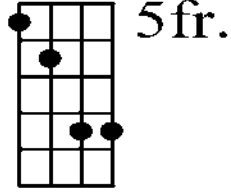

## Chords starting F for Mandolin in standard tuning

F

F m

F 7

F m7

F 6

[www.traditionalmusic.co.uk](http://www.traditionalmusic.co.uk)

F M7