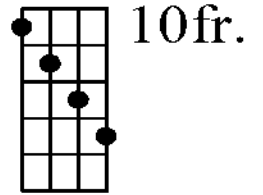

## Chords starting F for Mandolin in standard tuning

F

F m

F 7

F m7

F 6

[www.traditionalmusic.co.uk](http://www.traditionalmusic.co.uk)

F M7

F m6

F 9

F dim

F aug

[www.traditionalmusic.co.uk](http://www.traditionalmusic.co.uk)

*The above graphics are in high definition 600 DPI and will print brilliantly even if the screen display is not that good.*