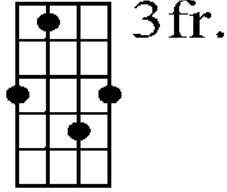

## Chords starting F for Mandolin in standard tuning

F

F m

F 7

F m7

F 6

[www.traditionalmusic.co.uk](http://www.traditionalmusic.co.uk)

F M7