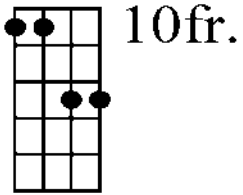

## Chords starting F for Mandolin in standard tuning

F

F m

F 7

F m7

F 6

[www.traditionalmusic.co.uk](http://www.traditionalmusic.co.uk)

F M7