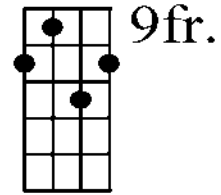

Mandolin Chords F

www.traditionalmusic.co.uk

Chords starting F for Mandolin in standard tuning

F

F m

F 7

F m7

F 6

www.traditionalmusic.co.uk

F M7

F m6

F 9

F dim

F aug

www.traditionalmusic.co.uk

The above graphics are in high definition 600 DPI and will print brilliantly even if the screen display is not that good.