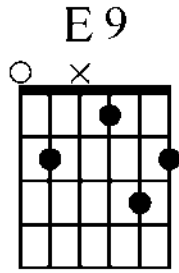

Guitar Chords E

www.traditionalmusic.co.uk

Chords starting E for Guitar in standard tuning

www.traditionalmusic.co.uk

www.traditionalmusic.co.uk

The above graphics are in high definition 600 DPI and will print brilliantly even if the screen display is not that good.