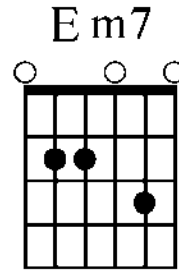

Guitar Chords E

www.traditionalmusic.co.uk

Chords starting E for Guitar in standard tuning

www.traditionalmusic.co.uk

www.traditionalmusic.co.uk

The above graphics are in high definition 600 DPI and will print brilliantly even if the screen display is not that good.