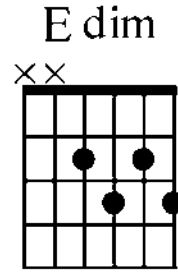

Guitar Chords E

www.traditionalmusic.co.uk

Chords starting E for Guitar in standard tuning

www.traditionalmusic.co.uk

www.traditionalmusic.co.uk

The above graphics are in high definition 600 DPI and will print brilliantly even if the screen display is not that good.