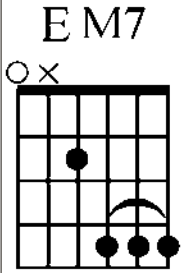

Guitar Chords E

www.traditionalmusic.co.uk

Chords starting E for Guitar in standard tuning

www.traditionalmusic.co.uk

www.traditionalmusic.co.uk

The above graphics are in high definition 600 DPI and will print brilliantly even if the screen display is not that good.