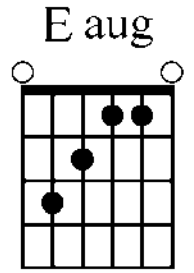

Guitar Chords E

www.traditionalmusic.co.uk

Chords starting E for Guitar in standard tuning

www.traditionalmusic.co.uk

www.traditionalmusic.co.uk

The above graphics are in high definition 600 DPI and will print brilliantly even if the screen display is not that good.