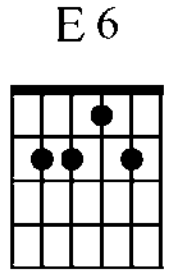

Guitar Chords E

www.traditionalmusic.co.uk

Chords starting E for Guitar in standard tuning

www.traditionalmusic.co.uk

www.traditionalmusic.co.uk

The above graphics are in high definition 600 DPI and will print brilliantly even if the screen display is not that good.