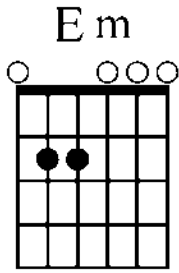

Guitar Chords E

www.traditionalmusic.co.uk

Chords starting E for Guitar in standard tuning

www.traditionalmusic.co.uk

www.traditionalmusic.co.uk

The above graphics are in high definition 600 DPI and will print brilliantly even if the screen display is not that good.