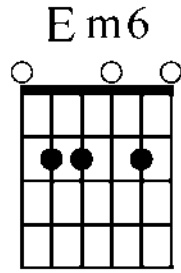

Guitar Chords E

www.traditionalmusic.co.uk

Chords starting E for Guitar in standard tuning

www.traditionalmusic.co.uk

www.traditionalmusic.co.uk

The above graphics are in high definition 600 DPI and will print brilliantly even if the screen display is not that good.