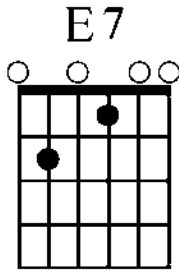

Guitar Chords E

www.traditionalmusic.co.uk

Chords starting E for Guitar in standard tuning

www.traditionalmusic.co.uk

www.traditionalmusic.co.uk

The above graphics are in high definition 600 DPI and will print brilliantly even if the screen display is not that good.