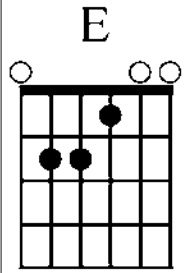

Guitar Chords E

www.traditionalmusic.co.uk

Chords starting E for Guitar in standard tuning

www.traditionalmusic.co.uk

www.traditionalmusic.co.uk

The above graphics are in high definition 600 DPI and will print brilliantly even if the screen display is not that good.