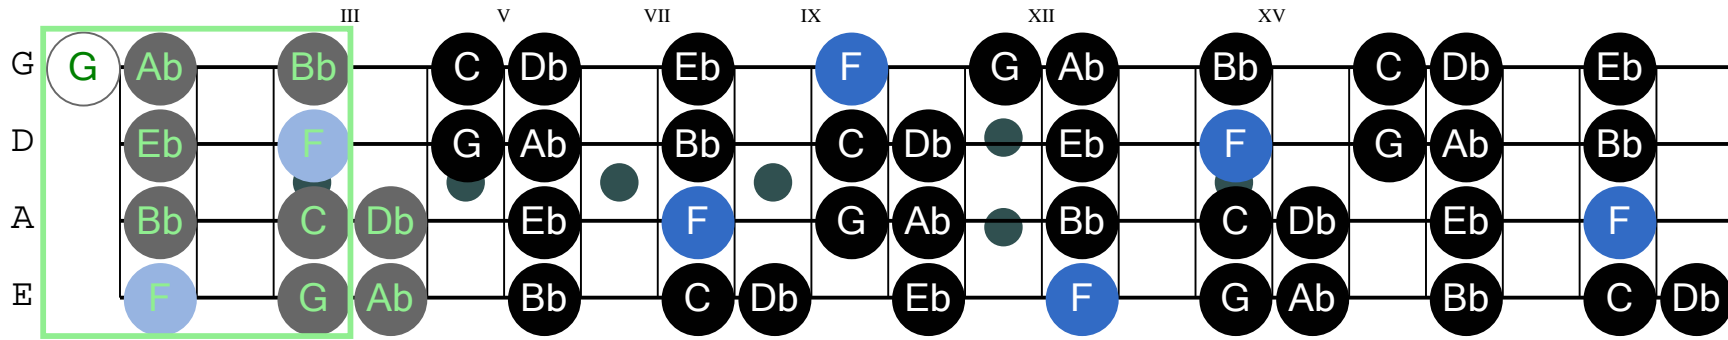

F natural minor (Bass Guitar Tuning)

Musical notation for F natural minor in Bass Guitar Tuning. The notation includes a fretboard diagram with fingering numbers (1, 3, 4) and a corresponding musical staff with notes.

Fingering numbers: 1, 3, 4, 1, 3, 4, 1, 3, 0, 1, 3

Musical staff: F, Ab, Bb, C, Db, Eb, F, G, Ab, Bb, C, Db, Eb, F

Note: Octave may be adjusted to better fit staff.