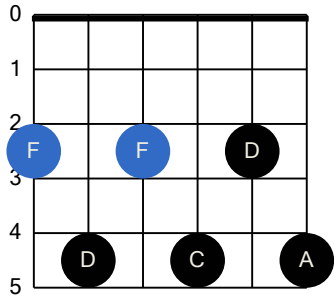

# F 6th (Guitar Dropped D Tuning)