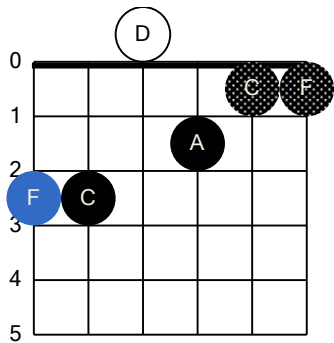

# F 6th (Guitar Dropped D Tuning)