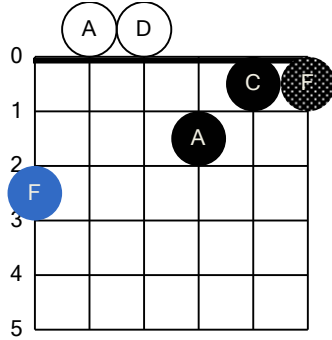

# F 6th (Guitar Dropped D Tuning)