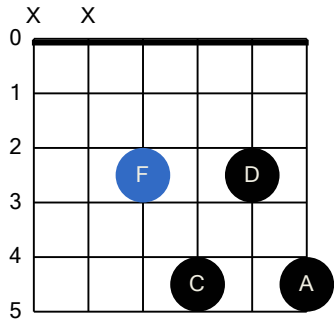

# F 6th (Guitar Dropped D Tuning)