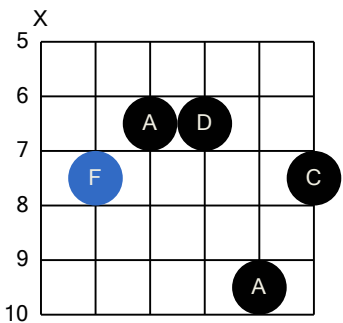

# F 6th (Guitar Dropped D Tuning)