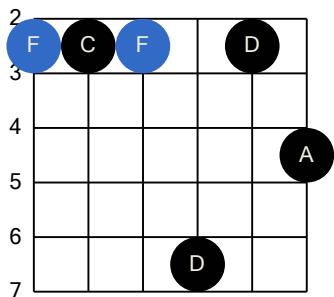

# F 6th (Guitar Dropped D Tuning)