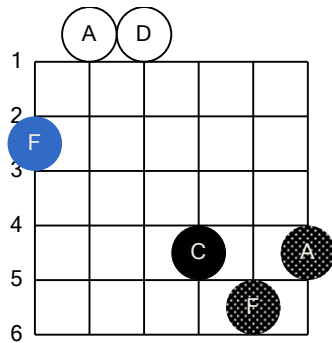

# F 6th (Guitar Dropped D Tuning)