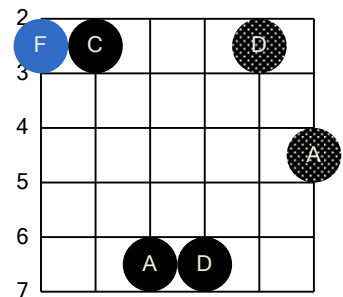

# F 6th (Guitar Dropped D Tuning)