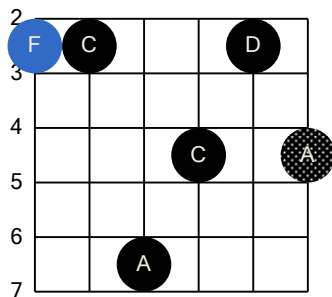

# F 6th (Guitar Dropped D Tuning)