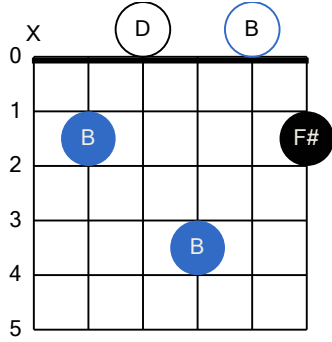

B minor (Guitar Dropped D Tuning)

B minor (Guitar Dropped D Tuning)