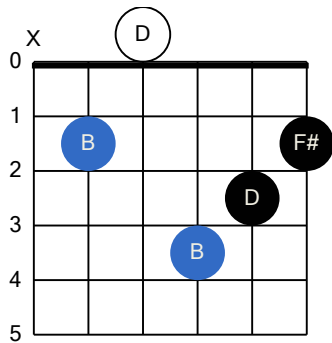

B minor (Guitar Dropped D Tuning)

B minor (Guitar Dropped D Tuning)