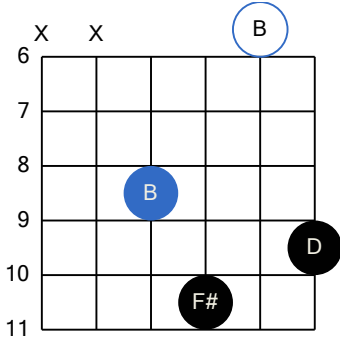

B minor (Guitar Dropped D Tuning)

B minor (Guitar Dropped D Tuning)