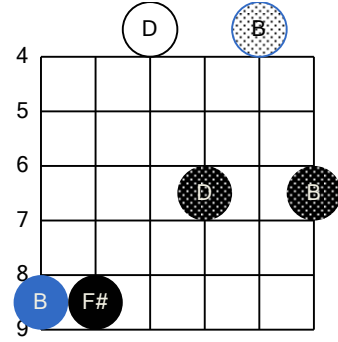

B minor (Guitar Dropped D Tuning)

B minor (Guitar Dropped D Tuning)