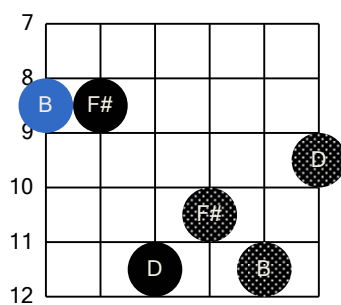

B minor (Guitar Dropped D Tuning)

B minor (Guitar Dropped D Tuning)