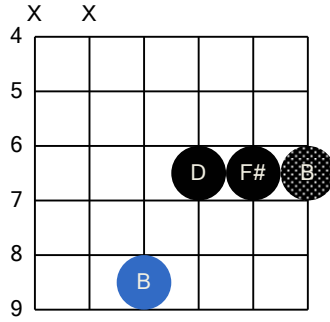

B minor (Guitar Dropped D Tuning)

B minor (Guitar Dropped D Tuning)