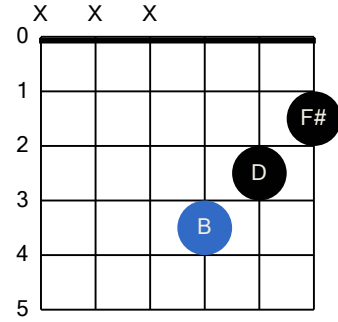

B minor (Guitar Dropped D Tuning)

B minor (Guitar Dropped D Tuning)