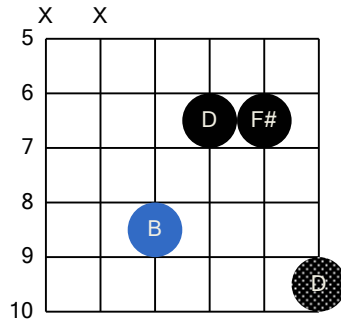

B minor (Guitar Dropped D Tuning)

B minor (Guitar Dropped D Tuning)