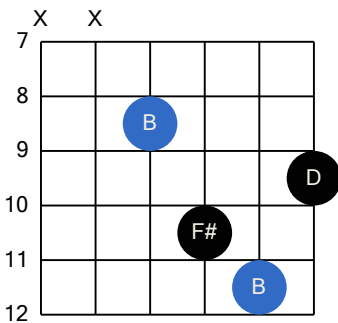

B minor (Guitar Dropped D Tuning)

B minor (Guitar Dropped D Tuning)