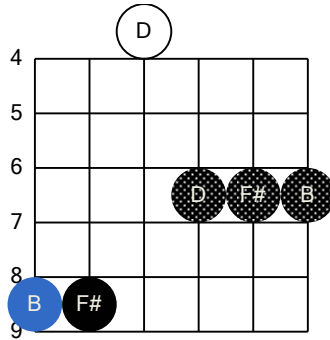

B minor (Guitar Dropped D Tuning)

B minor (Guitar Dropped D Tuning)