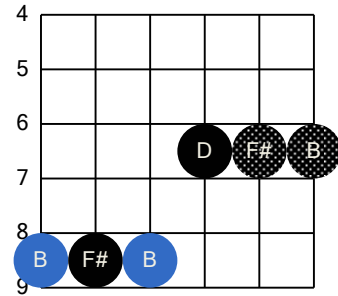

B minor (Guitar Dropped D Tuning)

B minor (Guitar Dropped D Tuning)