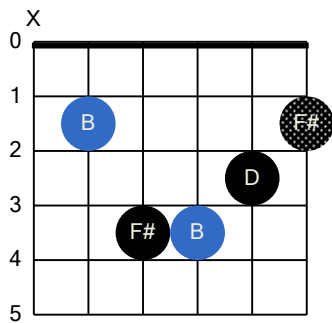

B minor (Guitar Dropped D Tuning)

B minor (Guitar Dropped D Tuning)