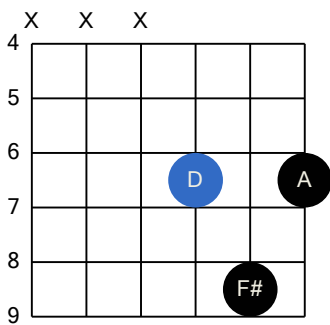

# D major (Guitar DADGAD Tuning)