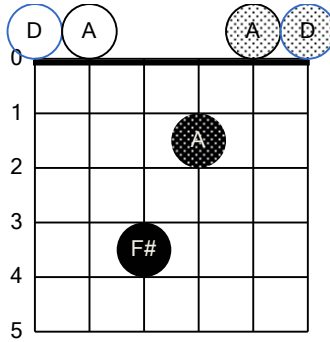

# D major (Guitar DADGAD Tuning)