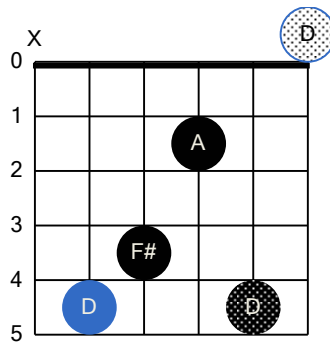

# D major (Guitar DADGAD Tuning)