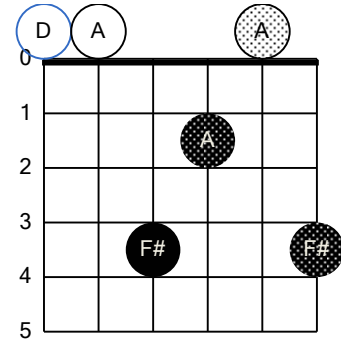

# D major (Guitar DADGAD Tuning)