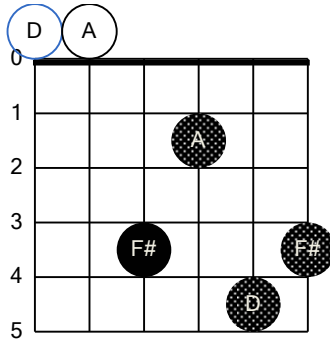

# D major (Guitar DADGAD Tuning)