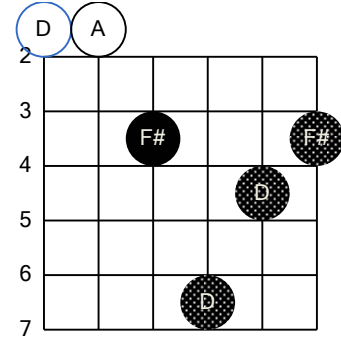

# D major (Guitar DADGAD Tuning)