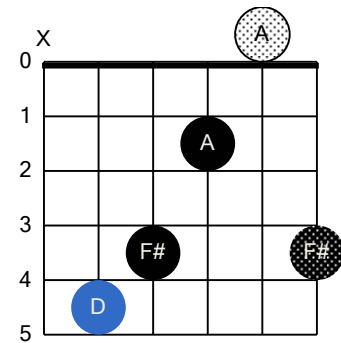

# D major (Guitar DADGAD Tuning)