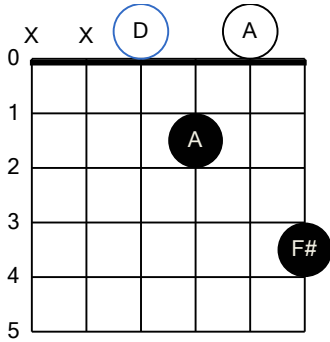

# D major (Guitar DADGAD Tuning)