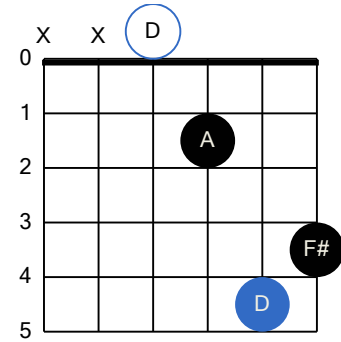

# D major (Guitar DADGAD Tuning)