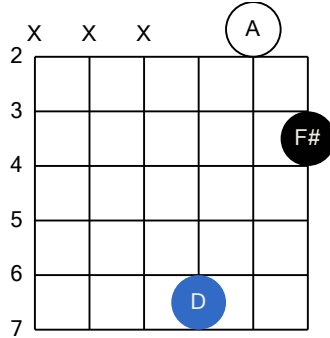

# D major (Guitar DADGAD Tuning)