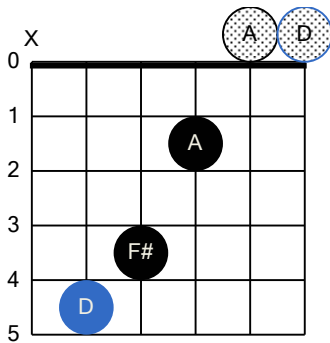

# D major (Guitar DADGAD Tuning)