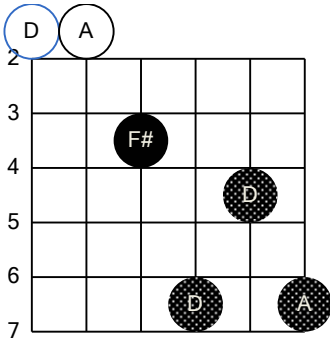

# D major (Guitar DADGAD Tuning)