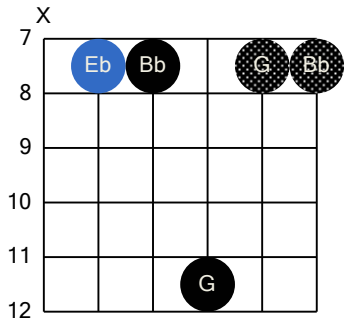

# Eb major (Guitar Open G Tuning)