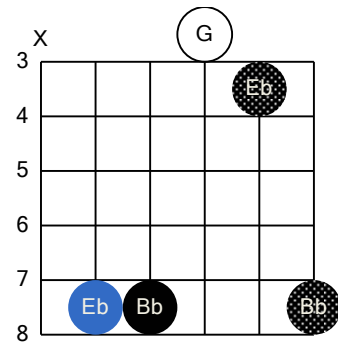

# Eb major (Guitar Open G Tuning)