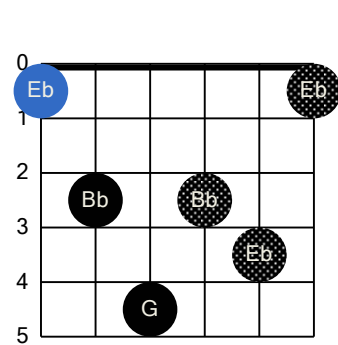

# Eb major (Guitar Open G Tuning)