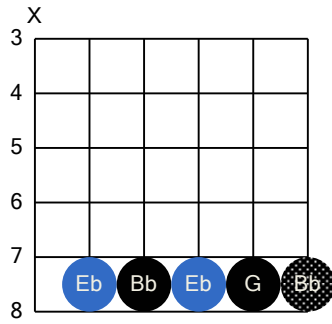

# Eb major (Guitar Open G Tuning)