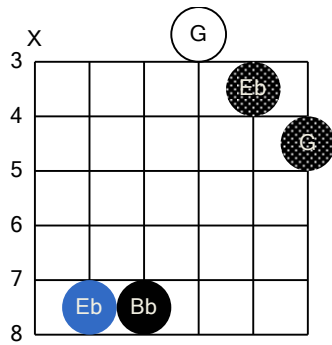

# Eb major (Guitar Open G Tuning)