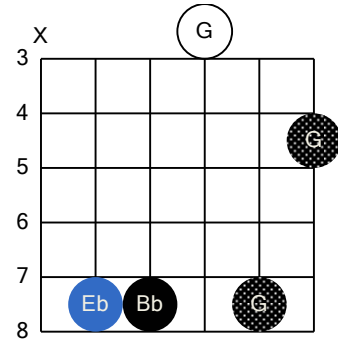

# Eb major (Guitar Open G Tuning)