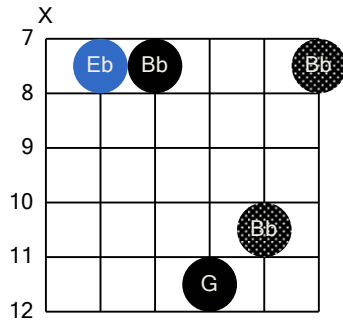

# Eb major (Guitar Open G Tuning)