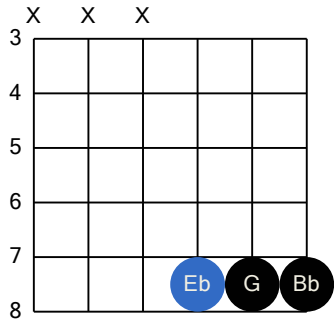

# Eb major (Guitar Open G Tuning)