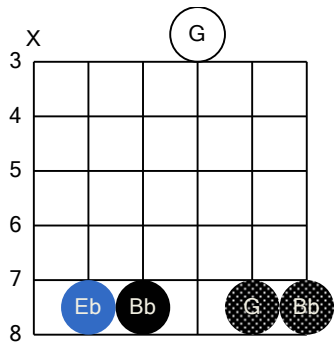

# Eb major (Guitar Open G Tuning)