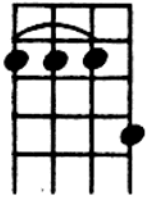

Ukulele(C) Chords Beginning D

www.traditionalmusic.co.uk

Chords for Ukulele - D Dm D7 Dm7 D6 D7b9 Dmaj7 Dm6 D9 Ddim D+5 D7+5

www.traditionalmusic.co.uk

Dmaj7

The above graphics are in high definition 600 DPI and will print brilliantly even if the screen display is not that good.