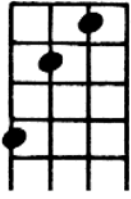

Ukulele(C) Chords Beginning D

www.traditionalmusic.co.uk

Chords for Ukulele - D Dm D7 Dm7 D6 D7b9 Dmaj7 Dm6 D9 Ddim D+5 D7+5

www.traditionalmusic.co.uk

Dm6

The above graphics are in high definition 600 DPI and will print brilliantly even if the screen display is not that good.