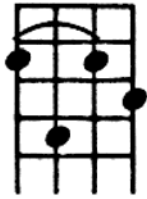

Ukulele(C) Chords Beginning D

www.traditionalmusic.co.uk

Chords for Ukulele - D Dm D7 Dm7 D6 D7b9 Dmaj7 Dm6 D9 Ddim D+5 D7+5

www.traditionalmusic.co.uk

D9

The above graphics are in high definition 600 DPI and will print brilliantly even if the screen display is not that good.