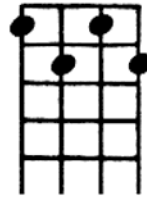

Ukulele(C) Chords Beginning D

www.traditionalmusic.co.uk

Chords for Ukulele - D Dm D7 Dm7 D6 D7b9 Dmaj7 Dm6 D9 Ddim D+5 D7+5

www.traditionalmusic.co.uk

Ddim

The above graphics are in high definition 600 DPI and will print brilliantly even if the screen display is not that good.