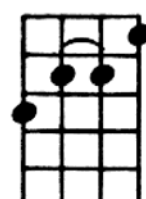

Ukulele(C) Chords Beginning D

www.traditionalmusic.co.uk

Chords for Ukulele - D Dm D7 Dm7 D6 D7b9 Dmaj7 Dm6 D9 Ddim D+5 D7+5

www.traditionalmusic.co.uk

D+5

The above graphics are in high definition 600 DPI and will print brilliantly even if the screen display is not that good.