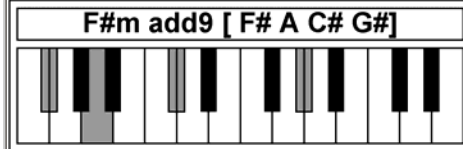

# Piano Chords F#2

[www.traditionalmusic.co.uk](http://www.traditionalmusic.co.uk)

Chords: F#7+5 F#maj7 F#min/maj7 F#maj7-5 F#maj7+5 F#add9 F#m add9 F#sus4 F#7sus4

www.traditionalmusic.co.uk

www.traditionalmusic.co.uk

*The above graphics are in high definition 600 DPI and will print brilliantly even if the screen display is not that good.*