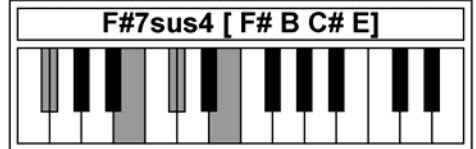

# Piano Chords F#2

[www.traditionalmusic.co.uk](http://www.traditionalmusic.co.uk)

Chords: F#7+5 F#maj7 F#min/maj7 F#maj7-5 F#maj7+5 F#add9 F#m add9 F#sus4 F#7sus4

www.traditionalmusic.co.uk

www.traditionalmusic.co.uk

*The above graphics are in high definition 600 DPI and will print brilliantly even if the screen display is not that good.*