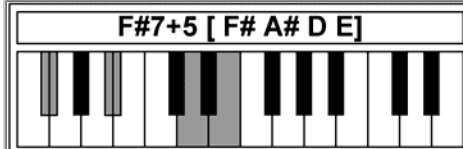

# Piano Chords F#2

[www.traditionalmusic.co.uk](http://www.traditionalmusic.co.uk)

Chords: F#7+5 F#maj7 F#min/maj7 F#maj7-5 F#maj7+5 F#add9 F#m add9 F#sus4 F#7sus4

www.traditionalmusic.co.uk

www.traditionalmusic.co.uk

*The above graphics are in high definition 600 DPI and will print brilliantly even if the screen display is not that good.*