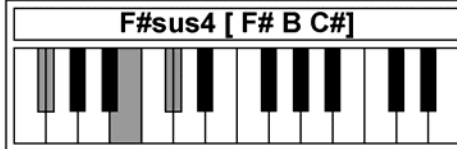

# Piano Chords F#2

[www.traditionalmusic.co.uk](http://www.traditionalmusic.co.uk)

Chords: F#7+5 F#maj7 F#min/maj7 F#maj7-5 F#maj7+5 F#add9 F#m add9 F#sus4 F#7sus4

www.traditionalmusic.co.uk

www.traditionalmusic.co.uk

*The above graphics are in high definition 600 DPI and will print brilliantly even if the screen display is not that good.*