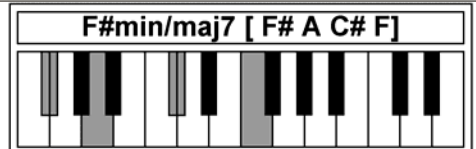

# Piano Chords F#2

[www.traditionalmusic.co.uk](http://www.traditionalmusic.co.uk)

Chords: F#7+5 F#maj7 F#min/maj7 F#maj7-5 F#maj7+5 F#add9 F#m add9 F#sus4 F#7sus4

www.traditionalmusic.co.uk

www.traditionalmusic.co.uk

*The above graphics are in high definition 600 DPI and will print brilliantly even if the screen display is not that good.*