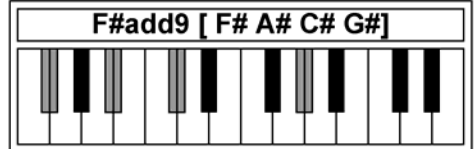

# Piano Chords F#2

[www.traditionalmusic.co.uk](http://www.traditionalmusic.co.uk)

Chords: F#7+5 F#maj7 F#min/maj7 F#maj7-5 F#maj7+5 F#add9 F#m add9 F#sus4 F#7sus4

www.traditionalmusic.co.uk

www.traditionalmusic.co.uk

*The above graphics are in high definition 600 DPI and will print brilliantly even if the screen display is not that good.*