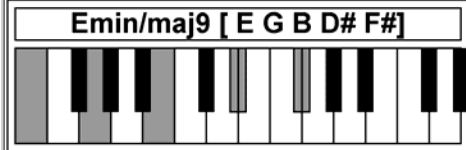

Piano Chords E4

www.traditionalmusic.co.uk

Chords: Emaj9 E7-9 E7+9 Emin/maj9 E11 E7/11 Em11 Em7/11 Eadd11 E13 E13sus Em13

www.traditionalmusic.co.uk

www.traditionalmusic.co.uk

The above graphics are in high definition 600 DPI and will print brilliantly even if the screen display is not that good.