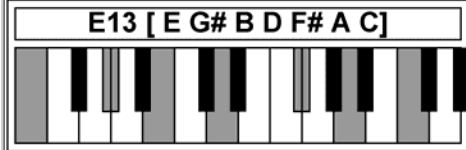

Piano Chords E4

www.traditionalmusic.co.uk

Chords: Emaj9 E7-9 E7+9 Emin/maj9 E11 E7/11 Em11 Em7/11 Eadd11 E13 E13sus Em13

www.traditionalmusic.co.uk

www.traditionalmusic.co.uk

The above graphics are in high definition 600 DPI and will print brilliantly even if the screen display is not that good.