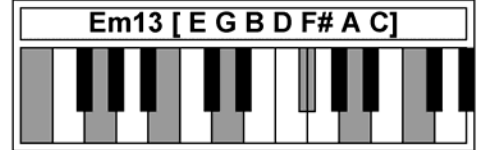

Piano Chords E4

www.traditionalmusic.co.uk

Chords: Emaj9 E7-9 E7+9 Emin/maj9 E11 E7/11 Em11 Em7/11 Eadd11 E13 E13sus Em13

www.traditionalmusic.co.uk

www.traditionalmusic.co.uk

The above graphics are in high definition 600 DPI and will print brilliantly even if the screen display is not that good.