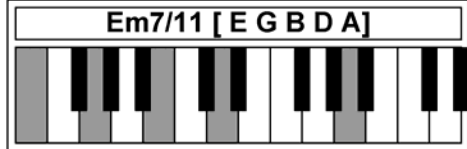

Piano Chords E4

www.traditionalmusic.co.uk

Chords: Emaj9 E7-9 E7+9 Emin/maj9 E11 E7/11 Em11 Em7/11 Eadd11 E13 E13sus Em13

www.traditionalmusic.co.uk

www.traditionalmusic.co.uk

The above graphics are in high definition 600 DPI and will print brilliantly even if the screen display is not that good.