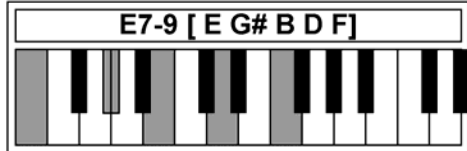

Piano Chords E4

www.traditionalmusic.co.uk

Chords: Emaj9 E7-9 E7+9 Emin/maj9 E11 E7/11 Em11 Em7/11 Eadd11 E13 E13sus Em13

www.traditionalmusic.co.uk

www.traditionalmusic.co.uk

The above graphics are in high definition 600 DPI and will print brilliantly even if the screen display is not that good.