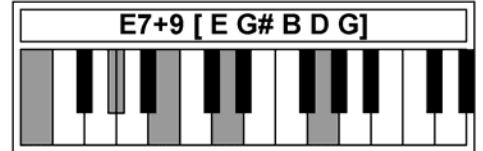

Piano Chords E4

www.traditionalmusic.co.uk

Chords: Emaj9 E7-9 E7+9 Emin/maj9 E11 E7/11 Em11 Em7/11 Eadd11 E13 E13sus Em13

www.traditionalmusic.co.uk

www.traditionalmusic.co.uk

The above graphics are in high definition 600 DPI and will print brilliantly even if the screen display is not that good.