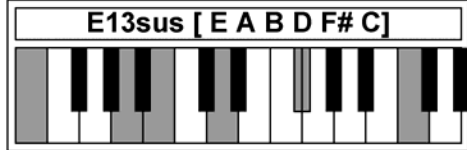

Piano Chords E4

www.traditionalmusic.co.uk

Chords: Emaj9 E7-9 E7+9 Emin/maj9 E11 E7/11 Em11 Em7/11 Eadd11 E13 E13sus Em13

www.traditionalmusic.co.uk

www.traditionalmusic.co.uk

The above graphics are in high definition 600 DPI and will print brilliantly even if the screen display is not that good.