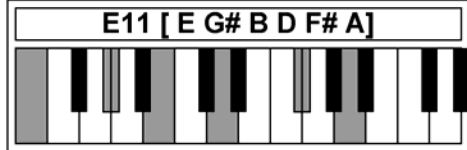

Piano Chords E4

www.traditionalmusic.co.uk

Chords: Emaj9 E7-9 E7+9 Emin/maj9 E11 E7/11 Em11 Em7/11 Eadd11 E13 E13sus Em13

www.traditionalmusic.co.uk

www.traditionalmusic.co.uk

The above graphics are in high definition 600 DPI and will print brilliantly even if the screen display is not that good.