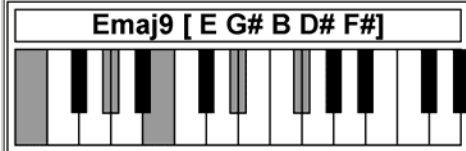

Piano Chords E4

www.traditionalmusic.co.uk

Chords: Emaj9 E7-9 E7+9 Emin/maj9 E11 E7/11 Em11 Em7/11 Eadd11 E13 E13sus Em13

www.traditionalmusic.co.uk

www.traditionalmusic.co.uk

The above graphics are in high definition 600 DPI and will print brilliantly even if the screen display is not that good.