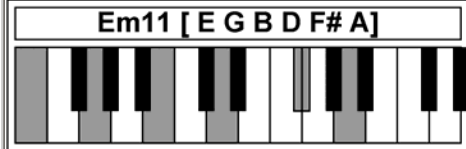

Piano Chords E4

www.traditionalmusic.co.uk

Chords: Emaj9 E7-9 E7+9 Emin/maj9 E11 E7/11 Em11 Em7/11 Eadd11 E13 E13sus Em13

www.traditionalmusic.co.uk

www.traditionalmusic.co.uk

The above graphics are in high definition 600 DPI and will print brilliantly even if the screen display is not that good.