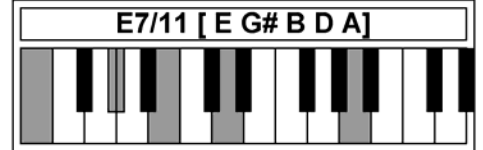

Piano Chords E4

www.traditionalmusic.co.uk

Chords: Emaj9 E7-9 E7+9 Emin/maj9 E11 E7/11 Em11 Em7/11 Eadd11 E13 E13sus Em13

www.traditionalmusic.co.uk

www.traditionalmusic.co.uk

The above graphics are in high definition 600 DPI and will print brilliantly even if the screen display is not that good.