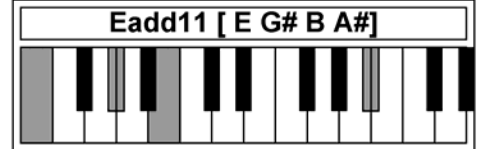

Piano Chords E4

www.traditionalmusic.co.uk

Chords: Emaj9 E7-9 E7+9 Emin/maj9 E11 E7/11 Em11 Em7/11 Eadd11 E13 E13sus Em13

www.traditionalmusic.co.uk

www.traditionalmusic.co.uk

The above graphics are in high definition 600 DPI and will print brilliantly even if the screen display is not that good.