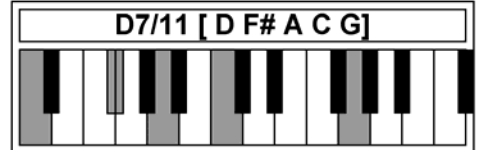

Piano Chords D4

www.traditionalmusic.co.uk

Chords: Dmaj9 D7-9 D7+9 Dmin/maj9 D11 D7/11 Dm11 Dm7/11 Dadd11 D13 D13sus Dm13

www.traditionalmusic.co.uk

www.traditionalmusic.co.uk

The above graphics are in high definition 600 DPI and will print brilliantly even if the screen display is not that good.