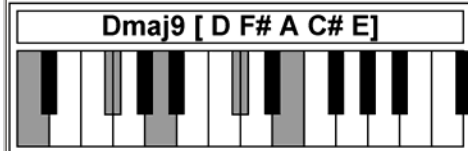

Piano Chords D4

www.traditionalmusic.co.uk

Chords: Dmaj9 D7-9 D7+9 Dmin/maj9 D11 D7/11 Dm11 Dm7/11 Dadd11 D13 D13sus Dm13

www.traditionalmusic.co.uk

www.traditionalmusic.co.uk

The above graphics are in high definition 600 DPI and will print brilliantly even if the screen display is not that good.