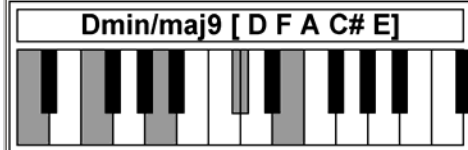

Piano Chords D4

www.traditionalmusic.co.uk

Chords: Dmaj9 D7-9 D7+9 Dmin/maj9 D11 D7/11 Dm11 Dm7/11 Dadd11 D13 D13sus Dm13

www.traditionalmusic.co.uk

www.traditionalmusic.co.uk

The above graphics are in high definition 600 DPI and will print brilliantly even if the screen display is not that good.