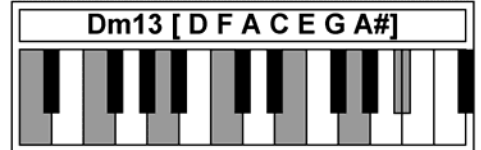

Piano Chords D4

www.traditionalmusic.co.uk

Chords: Dmaj9 D7-9 D7+9 Dmin/maj9 D11 D7/11 Dm11 Dm7/11 Dadd11 D13 D13sus Dm13

www.traditionalmusic.co.uk

www.traditionalmusic.co.uk

The above graphics are in high definition 600 DPI and will print brilliantly even if the screen display is not that good.