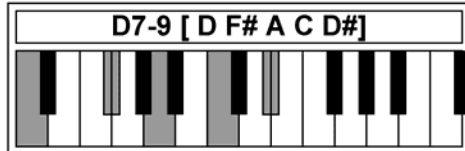

Piano Chords D4

www.traditionalmusic.co.uk

Chords: Dmaj9 D7-9 D7+9 Dmin/maj9 D11 D7/11 Dm11 Dm7/11 Dadd11 D13 D13sus Dm13

www.traditionalmusic.co.uk

www.traditionalmusic.co.uk

The above graphics are in high definition 600 DPI and will print brilliantly even if the screen display is not that good.