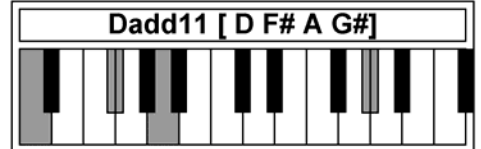

Piano Chords D4

www.traditionalmusic.co.uk

Chords: Dmaj9 D7-9 D7+9 Dmin/maj9 D11 D7/11 Dm11 Dm7/11 Dadd11 D13 D13sus Dm13

www.traditionalmusic.co.uk

www.traditionalmusic.co.uk

The above graphics are in high definition 600 DPI and will print brilliantly even if the screen display is not that good.