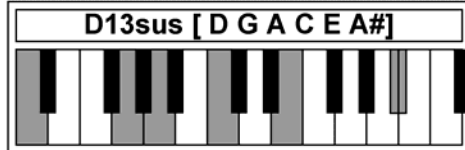

Piano Chords D4

www.traditionalmusic.co.uk

Chords: Dmaj9 D7-9 D7+9 Dmin/maj9 D11 D7/11 Dm11 Dm7/11 Dadd11 D13 D13sus Dm13

www.traditionalmusic.co.uk

www.traditionalmusic.co.uk

The above graphics are in high definition 600 DPI and will print brilliantly even if the screen display is not that good.