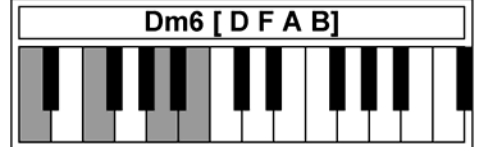

# Piano Chords D3

[www.traditionalmusic.co.uk](http://www.traditionalmusic.co.uk)

Chords: D6 D6/9 D6/7 Dm6/9 D6/7sus Dm6 Dm6/7 D9 Dm9

www.traditionalmusic.co.uk

www.traditionalmusic.co.uk

*The above graphics are in high definition 600 DPI and will print brilliantly even if the screen display is not that good.*