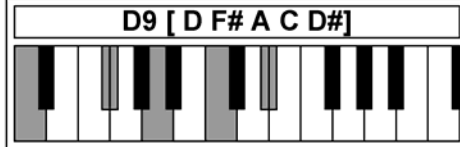

# Piano Chords D3

[www.traditionalmusic.co.uk](http://www.traditionalmusic.co.uk)

Chords: D6 D6/9 D6/7 Dm6/9 D6/7sus Dm6 Dm6/7 D9 Dm9

www.traditionalmusic.co.uk

www.traditionalmusic.co.uk

*The above graphics are in high definition 600 DPI and will print brilliantly even if the screen display is not that good.*