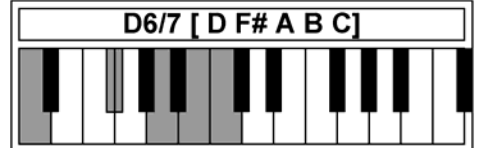

# Piano Chords D3

[www.traditionalmusic.co.uk](http://www.traditionalmusic.co.uk)

Chords: D6 D6/9 D6/7 Dm6/9 D6/7sus Dm6 Dm6/7 D9 Dm9

www.traditionalmusic.co.uk

www.traditionalmusic.co.uk

*The above graphics are in high definition 600 DPI and will print brilliantly even if the screen display is not that good.*