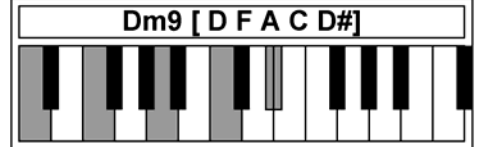

# Piano Chords D3

[www.traditionalmusic.co.uk](http://www.traditionalmusic.co.uk)

Chords: D6 D6/9 D6/7 Dm6/9 D6/7sus Dm6 Dm6/7 D9 Dm9

www.traditionalmusic.co.uk

www.traditionalmusic.co.uk

*The above graphics are in high definition 600 DPI and will print brilliantly even if the screen display is not that good.*