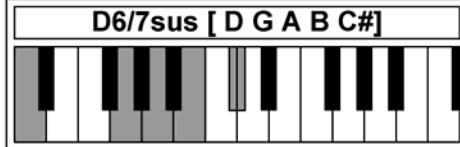

# Piano Chords D3

[www.traditionalmusic.co.uk](http://www.traditionalmusic.co.uk)

Chords: D6 D6/9 D6/7 Dm6/9 D6/7sus Dm6 Dm6/7 D9 Dm9

www.traditionalmusic.co.uk

www.traditionalmusic.co.uk

*The above graphics are in high definition 600 DPI and will print brilliantly even if the screen display is not that good.*