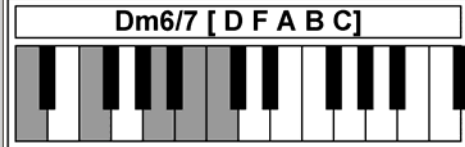

# Piano Chords D3

[www.traditionalmusic.co.uk](http://www.traditionalmusic.co.uk)

Chords: D6 D6/9 D6/7 Dm6/9 D6/7sus Dm6 Dm6/7 D9 Dm9

www.traditionalmusic.co.uk

www.traditionalmusic.co.uk

*The above graphics are in high definition 600 DPI and will print brilliantly even if the screen display is not that good.*