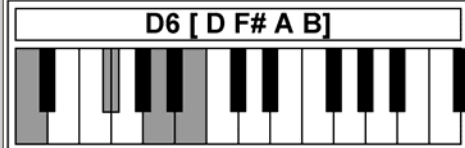

# Piano Chords D3

[www.traditionalmusic.co.uk](http://www.traditionalmusic.co.uk)

Chords: D6 D6/9 D6/7 Dm6/9 D6/7sus Dm6 Dm6/7 D9 Dm9

www.traditionalmusic.co.uk

www.traditionalmusic.co.uk

*The above graphics are in high definition 600 DPI and will print brilliantly even if the screen display is not that good.*