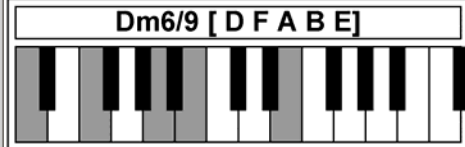

# Piano Chords D3

[www.traditionalmusic.co.uk](http://www.traditionalmusic.co.uk)

Chords: D6 D6/9 D6/7 Dm6/9 D6/7sus Dm6 Dm6/7 D9 Dm9

www.traditionalmusic.co.uk

www.traditionalmusic.co.uk

*The above graphics are in high definition 600 DPI and will print brilliantly even if the screen display is not that good.*