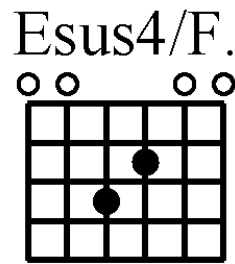

Guitar Advanced Chords E7

www.traditionalmusic.co.uk

Guitar Chords: Esus2/A.. Esus2/Ab. Esus2/Ab.. Esus2/Db. Esus2/G... Esus4 Esus4/Ab. Esus4/C.
Esus4/Db.. Esus4/Eb. Esus4/F. Esus4/G. Em Em(add9) Em(sus4) Em.

www.traditionalmusic.co.uk

The above graphics are in high definition 600 DPI and will print brilliantly even if the screen display is not that good.