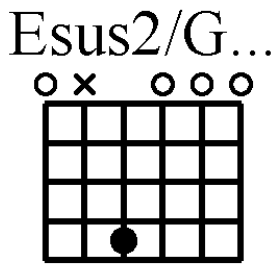

Guitar Advanced Chords E7

www.traditionalmusic.co.uk

Guitar Chords: Esus2/A.. Esus2/Ab. Esus2/Ab.. Esus2/Db. Esus2/G... Esus4 Esus4/Ab. Esus4/C.
Esus4/Db.. Esus4/Eb. Esus4/F. Esus4/G. Em Em(add9) Em(sus4) Em.

www.traditionalmusic.co.uk

The above graphics are in high definition 600 DPI and will print brilliantly even if the screen display is not that good.