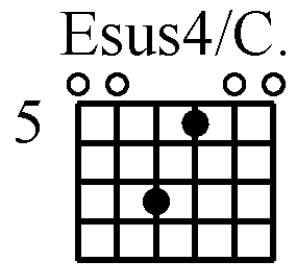

Guitar Advanced Chords E7

www.traditionalmusic.co.uk

Guitar Chords: Esus2/A.. Esus2/Ab. Esus2/Ab.. Esus2/Db. Esus2/G... Esus4 Esus4/Ab. Esus4/C.
Esus4/Db.. Esus4/Eb. Esus4/F. Esus4/G. Em Em(add9) Em(sus4) Em.

www.traditionalmusic.co.uk

The above graphics are in high definition 600 DPI and will print brilliantly even if the screen display is not that good.