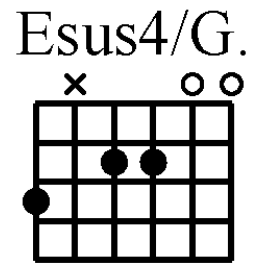

Guitar Advanced Chords E7

www.traditionalmusic.co.uk

Guitar Chords: Esus2/A.. Esus2/Ab. Esus2/Ab.. Esus2/Db. Esus2/G... Esus4 Esus4/Ab. Esus4/C.
Esus4/Db.. Esus4/Eb. Esus4/F. Esus4/G. Em Em(add9) Em(sus4) Em.

www.traditionalmusic.co.uk

The above graphics are in high definition 600 DPI and will print brilliantly even if the screen display is not that good.