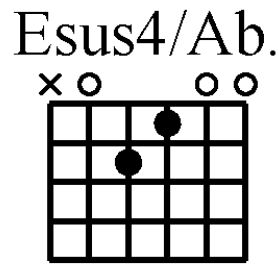

Guitar Advanced Chords E7

www.traditionalmusic.co.uk

Guitar Chords: Esus2/A.. Esus2/Ab. Esus2/Ab.. Esus2/Db. Esus2/G... Esus4 Esus4/Ab. Esus4/C.
Esus4/Db.. Esus4/Eb. Esus4/F. Esus4/G. Em Em(add9) Em(sus4) Em.

www.traditionalmusic.co.uk

The above graphics are in high definition 600 DPI and will print brilliantly even if the screen display is not that good.