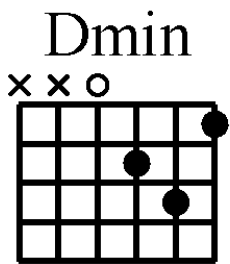

Guitar Advanced Chords D13

www.traditionalmusic.co.uk

Guitar Chords: Dm/B Dm/C Dm/C# Dm6(5b) Dmin Dm#5 Dm#7 D# D#sus D#sus4 D#m D#m7
Eb(add9) Eb+ Eb. Eb..

www.traditionalmusic.co.uk

The above graphics are in high definition 600 DPI and will print brilliantly even if the screen display is not that good.