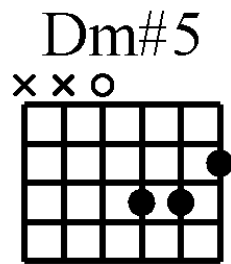

Guitar Advanced Chords D13

www.traditionalmusic.co.uk

Guitar Chords: Dm/B Dm/C Dm/C# Dm6(5b) Dmin Dm#5 Dm#7 D# D#sus D#sus4 D#m D#m7
Eb(add9) Eb+ Eb. Eb..

www.traditionalmusic.co.uk

The above graphics are in high definition 600 DPI and will print brilliantly even if the screen display is not that good.