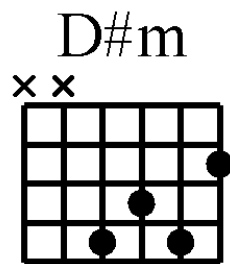

Guitar Advanced Chords D13

www.traditionalmusic.co.uk

Guitar Chords: Dm/B Dm/C Dm/C# Dm6(5b) Dmin Dm#5 Dm#7 D# D#sus D#sus4 D#m D#m7
Eb(add9) Eb+ Eb. Eb..

www.traditionalmusic.co.uk

The above graphics are in high definition 600 DPI and will print brilliantly even if the screen display is not that good.