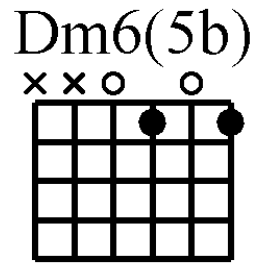

Guitar Advanced Chords D13

www.traditionalmusic.co.uk

Guitar Chords: Dm/B Dm/C Dm/C# Dm6(5b) Dmin Dm#5 Dm#7 D# D#sus D#sus4 D#m D#m7
Eb(add9) Eb+ Eb. Eb..

www.traditionalmusic.co.uk

The above graphics are in high definition 600 DPI and will print brilliantly even if the screen display is not that good.