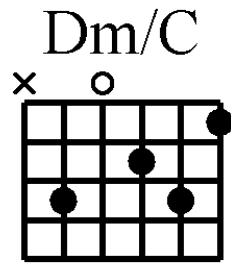

Guitar Advanced Chords D13

www.traditionalmusic.co.uk

Guitar Chords: Dm/B Dm/C Dm/C# Dm6(5b) Dmin Dm#5 Dm#7 D# D#sus D#sus4 D#m D#m7
Eb(add9) Eb+ Eb. Eb..

www.traditionalmusic.co.uk

The above graphics are in high definition 600 DPI and will print brilliantly even if the screen display is not that good.