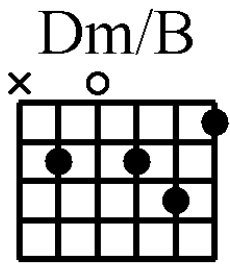

Guitar Advanced Chords D13

www.traditionalmusic.co.uk

Guitar Chords: Dm/B Dm/C Dm/C# Dm6(5b) Dmin Dm#5 Dm#7 D# D#sus D#sus4 D#m D#m7
Eb(add9) Eb+ Eb. Eb..

www.traditionalmusic.co.uk

The above graphics are in high definition 600 DPI and will print brilliantly even if the screen display is not that good.