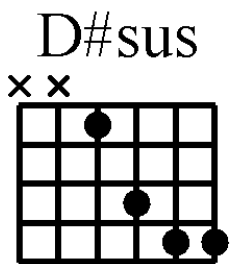

Guitar Advanced Chords D13

www.traditionalmusic.co.uk

Guitar Chords: Dm/B Dm/C Dm/C# Dm6(5b) Dmin Dm#5 Dm#7 D# D#sus D#sus4 D#m D#m7
Eb(add9) Eb+ Eb. Eb..

www.traditionalmusic.co.uk

The above graphics are in high definition 600 DPI and will print brilliantly even if the screen display is not that good.