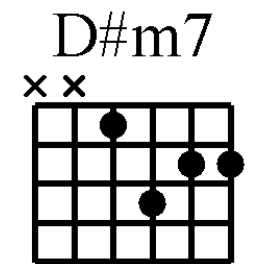

Guitar Advanced Chords D13

www.traditionalmusic.co.uk

Guitar Chords: Dm/B Dm/C Dm/C# Dm6(5b) Dmin Dm#5 Dm#7 D# D#sus D#sus4 D#m D#m7
Eb(add9) Eb+ Eb. Eb..

www.traditionalmusic.co.uk

The above graphics are in high definition 600 DPI and will print brilliantly even if the screen display is not that good.