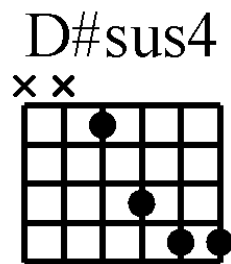

Guitar Advanced Chords D13

www.traditionalmusic.co.uk

Guitar Chords: Dm/B Dm/C Dm/C# Dm6(5b) Dmin Dm#5 Dm#7 D# D#sus D#sus4 D#m D#m7
Eb(add9) Eb+ Eb. Eb..

www.traditionalmusic.co.uk

The above graphics are in high definition 600 DPI and will print brilliantly even if the screen display is not that good.