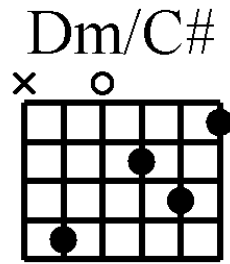

Guitar Advanced Chords D13

www.traditionalmusic.co.uk

Guitar Chords: Dm/B Dm/C Dm/C# Dm6(5b) Dmin Dm#5 Dm#7 D# D#sus D#sus4 D#m D#m7
Eb(add9) Eb+ Eb. Eb..

www.traditionalmusic.co.uk

The above graphics are in high definition 600 DPI and will print brilliantly even if the screen display is not that good.