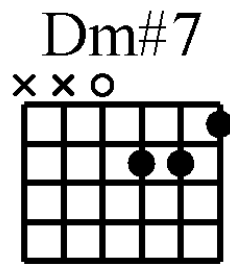

Guitar Advanced Chords D13

www.traditionalmusic.co.uk

Guitar Chords: Dm/B Dm/C Dm/C# Dm6(5b) Dmin Dm#5 Dm#7 D# D#sus D#sus4 D#m D#m7
Eb(add9) Eb+ Eb. Eb..

www.traditionalmusic.co.uk

The above graphics are in high definition 600 DPI and will print brilliantly even if the screen display is not that good.