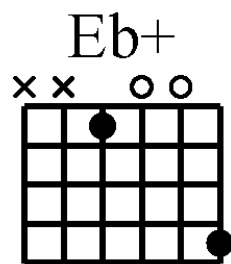

Guitar Advanced Chords D13

www.traditionalmusic.co.uk

Guitar Chords: Dm/B Dm/C Dm/C# Dm6(5b) Dmin Dm#5 Dm#7 D# D#sus D#sus4 D#m D#m7
Eb(add9) Eb+ Eb. Eb..

www.traditionalmusic.co.uk

The above graphics are in high definition 600 DPI and will print brilliantly even if the screen display is not that good.