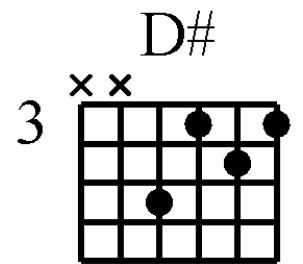

Guitar Advanced Chords D13

www.traditionalmusic.co.uk

Guitar Chords: Dm/B Dm/C Dm/C# Dm6(5b) Dmin Dm#5 Dm#7 D# D#sus D#sus4 D#m D#m7
Eb(add9) Eb+ Eb. Eb..

www.traditionalmusic.co.uk

The above graphics are in high definition 600 DPI and will print brilliantly even if the screen display is not that good.