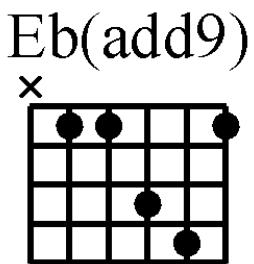

Guitar Advanced Chords D13

www.traditionalmusic.co.uk

Guitar Chords: Dm/B Dm/C Dm/C# Dm6(5b) Dmin Dm#5 Dm#7 D# D#sus D#sus4 D#m D#m7
Eb(add9) Eb+ Eb. Eb..

www.traditionalmusic.co.uk

The above graphics are in high definition 600 DPI and will print brilliantly even if the screen display is not that good.