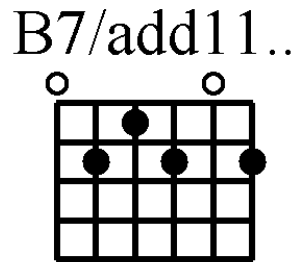

Guitar Advanced Chords B4

www.traditionalmusic.co.uk

Guitar Chords: B/Ab. B/E. B/E.. B/F#, B5. B6. B7 B7#9, B7.... B7/add11. B7/add11.. B7sus4. Baug/
E. Baug/E.. Bdim Bdim/A.

www.traditionalmusic.co.uk

The above graphics are in high definition 600 DPI and will print brilliantly even if the screen display is not that good.