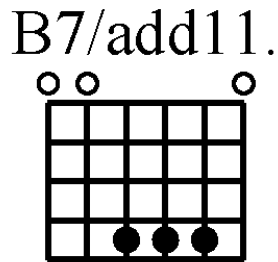

Guitar Advanced Chords B4

www.traditionalmusic.co.uk

Guitar Chords: B/Ab. B/E. B/E.. B/F#, B5. B6. B7 B7#9, B7.... B7/add11. B7/add11.. B7sus4. Baug/
E. Baug/E.. Bdim Bdim/A.

www.traditionalmusic.co.uk

The above graphics are in high definition 600 DPI and will print brilliantly even if the screen display is not that good.