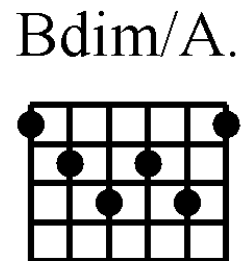

Guitar Advanced Chords B4

www.traditionalmusic.co.uk

Guitar Chords: B/Ab. B/E. B/E.. B/F#, B5. B6. B7 B7#9, B7.... B7/add11. B7/add11.. B7sus4. Baug/
E. Baug/E.. Bdim Bdim/A.

www.traditionalmusic.co.uk

The above graphics are in high definition 600 DPI and will print brilliantly even if the screen display is not that good.