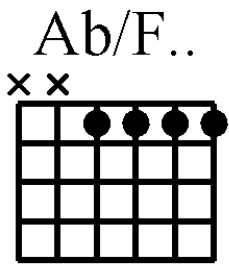

# Guitar Advanced Chords A2

[www.traditionalmusic.co.uk](http://www.traditionalmusic.co.uk)

Chords: Ab/F.. Ab/Gb. Ab/Gb.. Ab11, Ab7 Ab7.. Abdim Abdim/E, Abdim/F.. Abdim/F...  
Abdim7. Abdim7.. Absus4 Abm Abm/D. Abm/E.

[www.traditionalmusic.co.uk](http://www.traditionalmusic.co.uk)

The above graphics are in high definition 600 DPI and will print brilliantly even if the screen display is not that good.