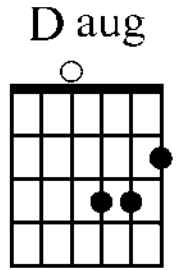

Guitar Chords D

www.traditionalmusic.co.uk

Chords starting D for Guitar in standard tuning

www.traditionalmusic.co.uk

www.traditionalmusic.co.uk

The above graphics are in high definition 600 DPI and will print brilliantly even if the screen display is not that good.