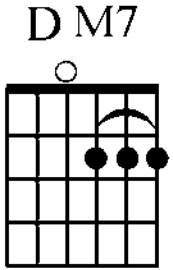

Guitar Chords D

www.traditionalmusic.co.uk

Chords starting D for Guitar in standard tuning

www.traditionalmusic.co.uk

www.traditionalmusic.co.uk

The above graphics are in high definition 600 DPI and will print brilliantly even if the screen display is not that good.