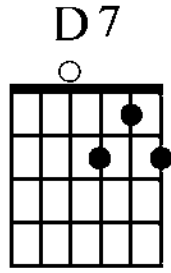

Guitar Chords D

www.traditionalmusic.co.uk

Chords starting D for Guitar in standard tuning

www.traditionalmusic.co.uk

www.traditionalmusic.co.uk

The above graphics are in high definition 600 DPI and will print brilliantly even if the screen display is not that good.