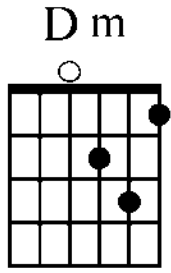

Guitar Chords D

www.traditionalmusic.co.uk

Chords starting D for Guitar in standard tuning

www.traditionalmusic.co.uk

www.traditionalmusic.co.uk

The above graphics are in high definition 600 DPI and will print brilliantly even if the screen display is not that good.