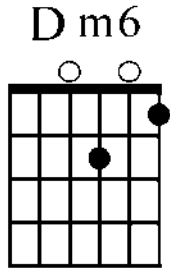

Guitar Chords D

www.traditionalmusic.co.uk

Chords starting D for Guitar in standard tuning

www.traditionalmusic.co.uk

www.traditionalmusic.co.uk

The above graphics are in high definition 600 DPI and will print brilliantly even if the screen display is not that good.