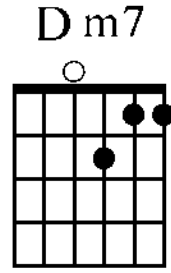

Guitar Chords D

www.traditionalmusic.co.uk

Chords starting D for Guitar in standard tuning

www.traditionalmusic.co.uk

www.traditionalmusic.co.uk

The above graphics are in high definition 600 DPI and will print brilliantly even if the screen display is not that good.