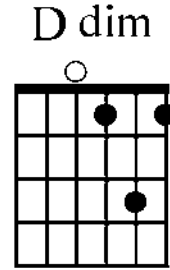

Guitar Chords D

www.traditionalmusic.co.uk

Chords starting D for Guitar in standard tuning

www.traditionalmusic.co.uk

www.traditionalmusic.co.uk

The above graphics are in high definition 600 DPI and will print brilliantly even if the screen display is not that good.