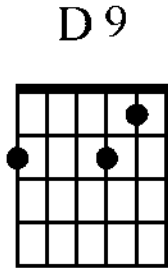

Guitar Chords D

www.traditionalmusic.co.uk

Chords starting D for Guitar in standard tuning

www.traditionalmusic.co.uk

www.traditionalmusic.co.uk

The above graphics are in high definition 600 DPI and will print brilliantly even if the screen display is not that good.