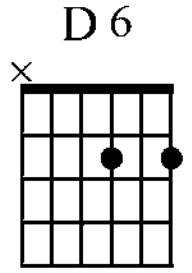

Guitar Chords D

www.traditionalmusic.co.uk

Chords starting D for Guitar in standard tuning

www.traditionalmusic.co.uk

www.traditionalmusic.co.uk

The above graphics are in high definition 600 DPI and will print brilliantly even if the screen display is not that good.