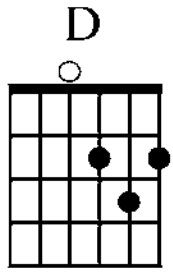

Guitar Chords D

www.traditionalmusic.co.uk

Chords starting D for Guitar in standard tuning

www.traditionalmusic.co.uk

www.traditionalmusic.co.uk

The above graphics are in high definition 600 DPI and will print brilliantly even if the screen display is not that good.